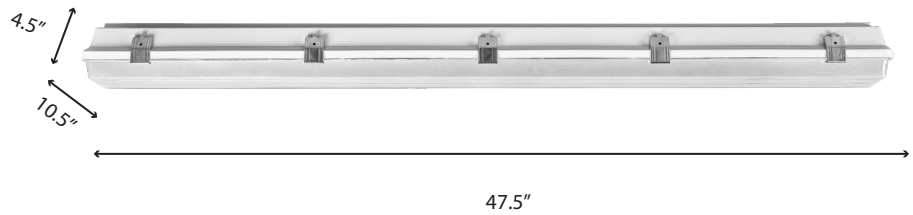

LVPW-4FT Series

4ft Wide Vapor tight with NSF

Project Name:	Order Number:	Prepare by:	Note:	Date:	Type:

This high-efficiency, vapor-tight lighting solution delivers between 16,000 to 32,000 lumens at 160 LPW, making it perfect for high-bay applications. It features a field-adjustable CCT and power, and operates within an ambient temperature range of -40°F to 122°F. Rated for harsh environments, it boasts NSF, NEMA4X, IP66, IK10, and 5VA flame-rated housing. The fixture supports input voltages of 120-277V and 120-347V, with surge It offers optional sensor and emergency (EM) solutions. Measuring 47.5x10.5x4.5 inches, it is designed for wet locations and provides electrical scalability, including DC sensors and dimming to off.

Select color temperature from

- 3500K NATURAL WHITE
- 4000K COOL WHITE
- 5000K DAYLIGHT

DIMENSION

TECHNICAL SUMMARY

MODEL NO.	WATTS	LUMENS	CCT	VOLTAGE	DIMMING	CRI	CERTIFICATION
LVPW-4FT-100/115/135-3CCT	100/115/135	16000/18000/21600LM	35/40/50K	120-277V	0-10V	80+	UL
LVPW-4FT-155/185/200-3CCT	155/185/200	24800/29600/32000LM					

PART NUMBER ORDERING SUMMARY

LVPW-4FT-155/185/200-3CCT

LSQ Vapor Tight

4ft Size

100/115/135W Selectable Wattage

3500K-4000K-5000K Selectable CCT

LVPW-4FT Series

4ft Wide Vapor tight with NSF

Project Name:	Order Number:	Prepare by:	Note:	Date:	Type:

CONSTRUCTION

- Unit includes heavy duty metal frame, LED array, heat sink, hanger, security cable and high quality PC lens.

OPTICS

- Diffuse for uniform illumination.
- CRI 80+