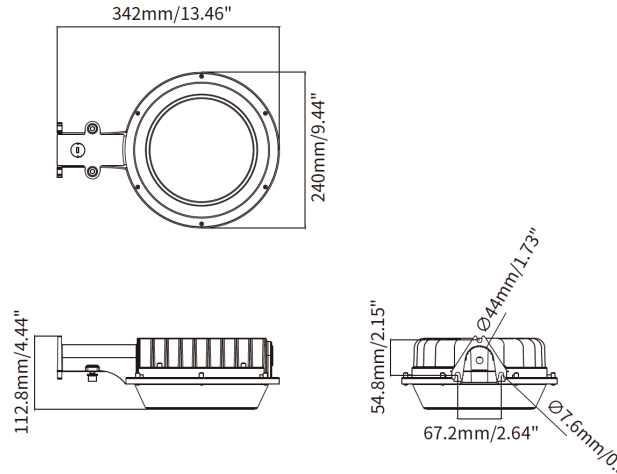

## 3 CCT & WATTAGE SELECTABLE GOOSENECK BARN LIGHT

Project Name:	Order Number:	Prepare by:	Note:	Date:	Type:

The barn lighting fixtures are designed for various applications, including farms, barns, storage sheds, entryways, pathways, industrial yards, security lighting, building perimeters, and area lighting. They feature selectable wattage and color temperature, with models offering adjustable power levels of 48W, 64W, and 80W or 72W, 96W, and 120W, along with tunable CCT options of 3000K, 4000K, and 5000K. Delivering high lumen output, the LBN-48/64/80W-3CCT model provides 6000 to 10,000 lumens, while the LBN-72/96/120W-3CCT model delivers 9000 to 15,000 lumens. Designed for both wall and pole mounting, they are UL listed for safety and reliability.

### DIMENSION

80&120W