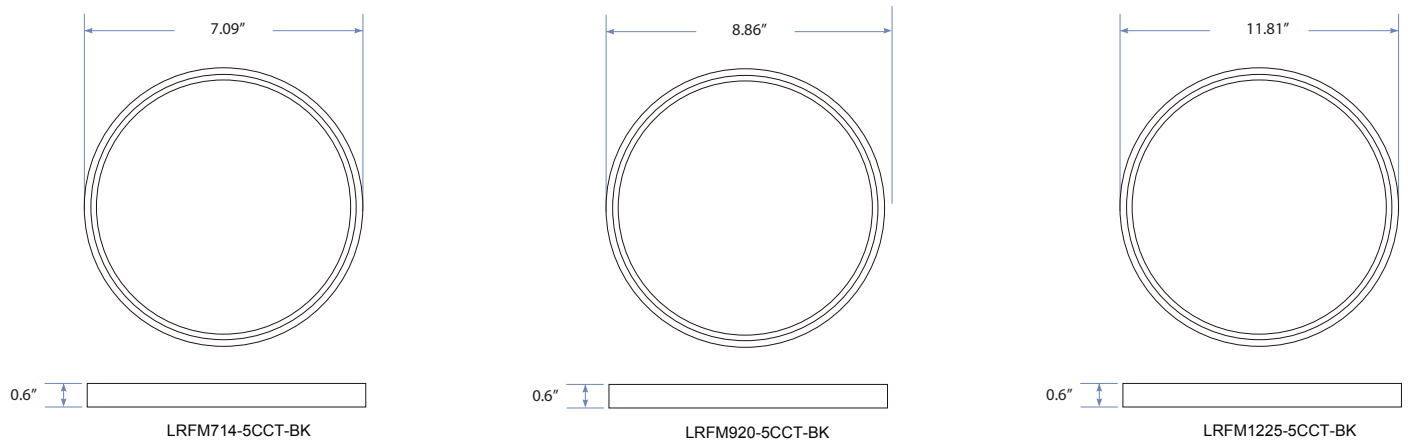

LRFM Series

Round Slim Surface Mount Black

Project Name:	Order Number:	Prepare by:	Note:	Date:	Type:

DESCRIPTION

Recessed lighting and bigger flush mounts are commonly being replaced by these edge-lit flush mounts in order to maintain ceiling height. The wide illumination is ideal for lighting corridors and other small areas, and it mounts over junction boxes of conventional size. Smaller sizes are also treated with a moist location for outdoor use, and they come in a variety of sizes.

DIMENSIONS

LRFM Series

Round Slim Surface Mount Black

Project Name:	Order Number:	Prepare by:	Note:	Date:	Type:

PHOTOMETRY

1m	96.55, 271.11x	243.36cm
2m	24.14, 67.771x	486.72cm
3m	10.73, 30.121x	730.08cm
4m	6.034, 16.941x	973.44cm
5m	3.862, 10.841x	1216.80cm