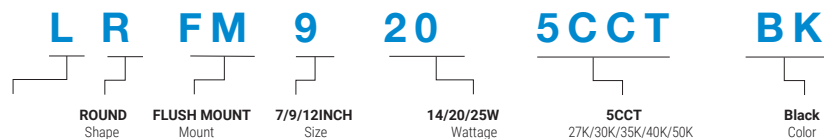

DIMENSIONS