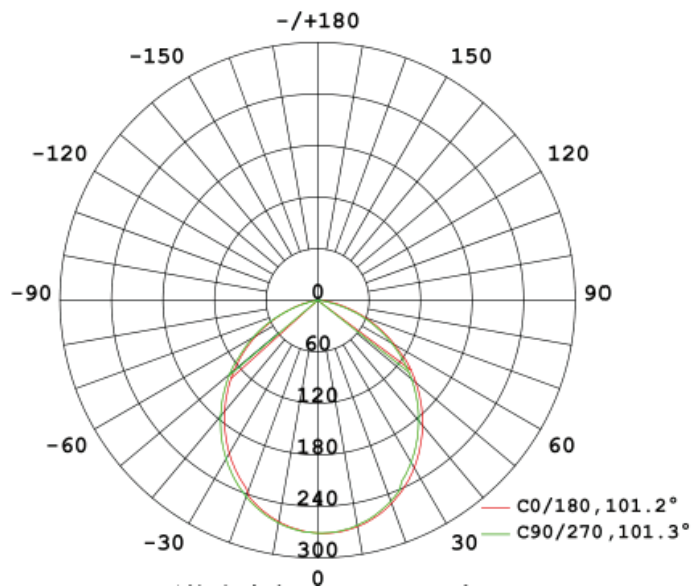

DIMENSIONS

LRFM Series

Round Slim Surface Mount Black

Project Name:	Order Number:	Prepare by:	Note:	Date:	Type:

PHOTOMETRY

1m	96.55, 271.11x	243.36cm
2m	24.14, 67.771x	486.72cm
3m	10.73, 30.121x	730.08cm
4m	6.034, 16.941x	973.44cm
5m	3.862, 10.841x	1216.80cm