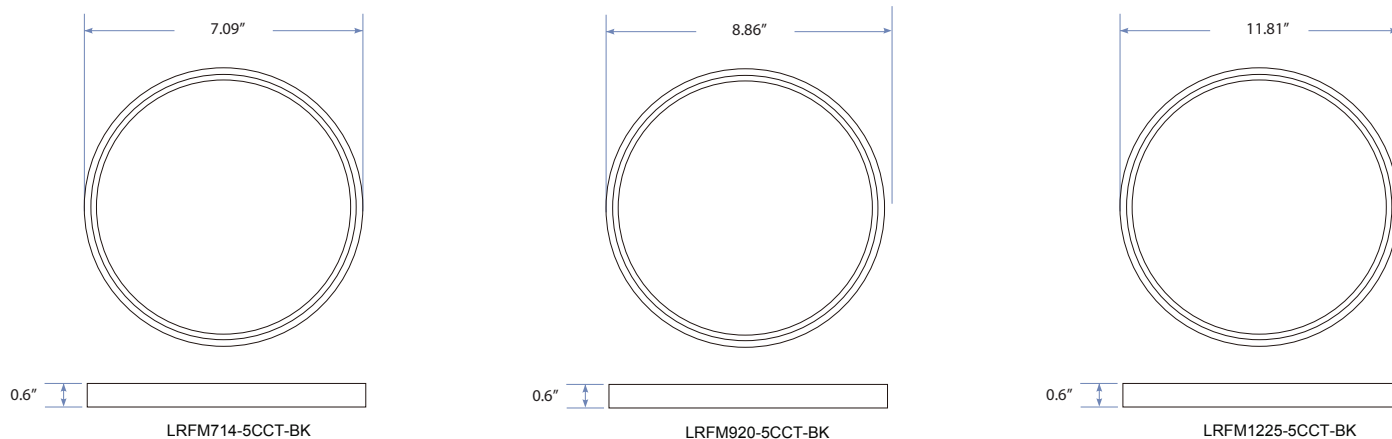

LRFM Series

Round Slim Surface Mount Black

Project Name:	Order Number:	Prepare by:	Note:	Date:	Type:

DESCRIPTION

Recessed lighting and bigger flush mounts are commonly being replaced by these edge-lit flush mounts in order to maintain ceiling height. The wide illumination is ideal for lighting corridors and other small areas, and it mounts over junction boxes of conventional size. Smaller sizes are also treated with a moist location for outdoor use, and they come in a variety of sizes.

DIMENSIONS

LRFM Series

Round Slim Surface Mount Black

Project Name:	Order Number:	Prepare by:	Note:	Date:	Type:

PHOTOMETRY

1m	96.55, 271.11x	243.36cm
2m	24.14, 67.771x	486.72cm
3m	10.73, 30.121x	730.08cm
4m	6.034, 16.941x	973.44cm
5m	3.862, 10.841x	1216.80cm