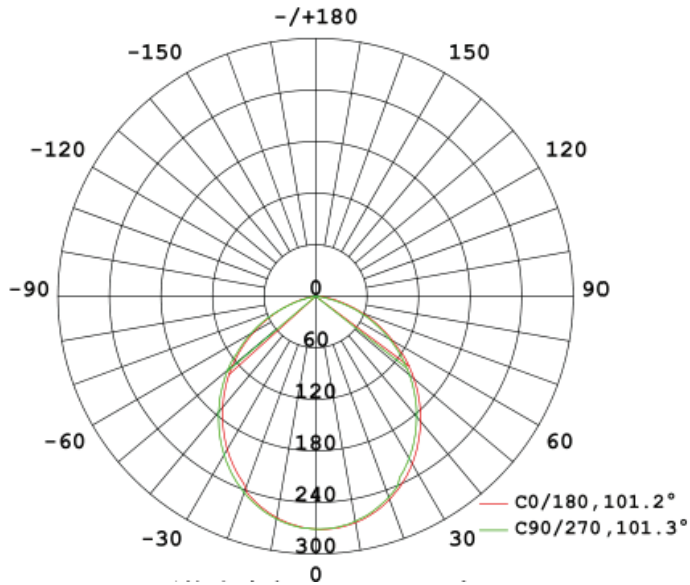

DIMENSIONS

LRFM Series

Round Slim Surface Mount Black

Project Name:	Order Number:	Prepare by:	Note:	Date:	Type:

PHOTOMETRY

1m	96.55, 271.11x	243.36cm
2m	24.14, 67.771x	486.72cm
3m	10.73, 30.121x	730.08cm
4m	6.034, 16.941x	973.44cm
5m	3.862, 10.841x	1216.80cm