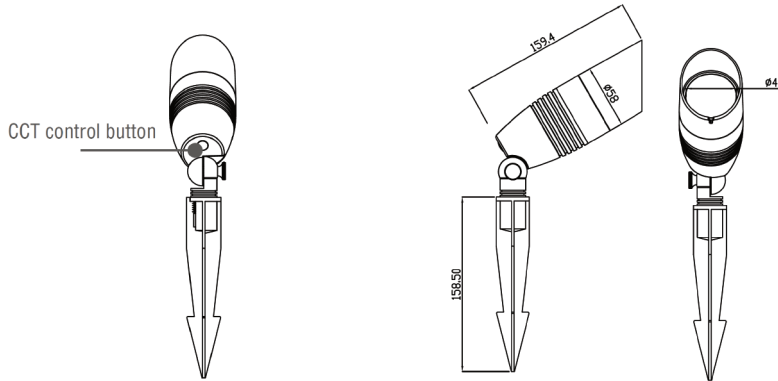

DIMENSION

TECHNICAL SUMMARY

MODEL NO.	WATTS	LUMENS	CCT	VOLTAGE	DIMMING	CRI	CERTIFICATION
LLS-CBSL-7W-5CCT	7W	550LM	27/30/35/40/50K	12-24V	N/A	N/A	ETL
LLS-CBSL-7W-RGBW	5W	3000LM	27/30/40K	12-24V	N/A	N/A	ETL

PART NUMBER ORDERING SUMMARY

LLS-CBSL-7W-5CCT

Landscape

COB Bullet Spot Light
Spot Light

7W
Wattage

27/30/35/40/50K
Selectable CCT