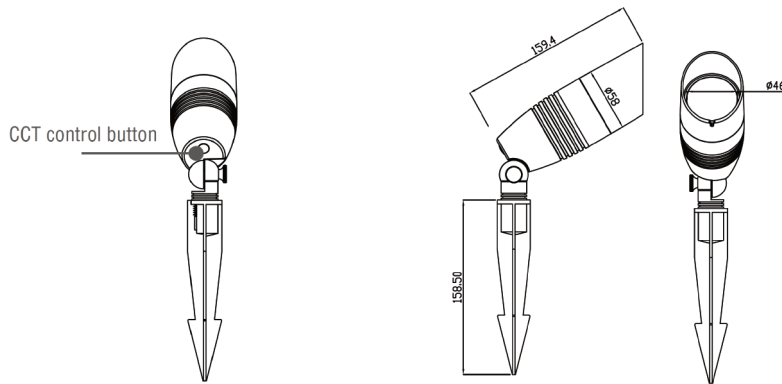

## 3CCT + RGB Bullet Spot Light

Project Name:	Order Number:	Prepare by:	Note:	Date:	Type:

This LED landscape lighting is a perfect choice for outdoor spaces such as gardens and parks. Equipped with 9 LED chips and an upgraded lens, it provides bright, glare-free illumination. With a high CRI of 90+, it enhances the natural colors of its surroundings. Constructed from rugged aluminum, it offers excellent corrosion resistance and heat dissipation. Its IP65 rating ensures outstanding waterproof performance, making it ideal for wet outdoor environments and resistant to heavy rain. Designed for longevity, it features a 40,000-hour lifespan and is backed by a 5-year warranty. Operating on a 12-24V voltage range, these landscape spotlights can be interconnected with multiple units or other lawn lamps to accommodate various lighting needs.

### DIMENSION