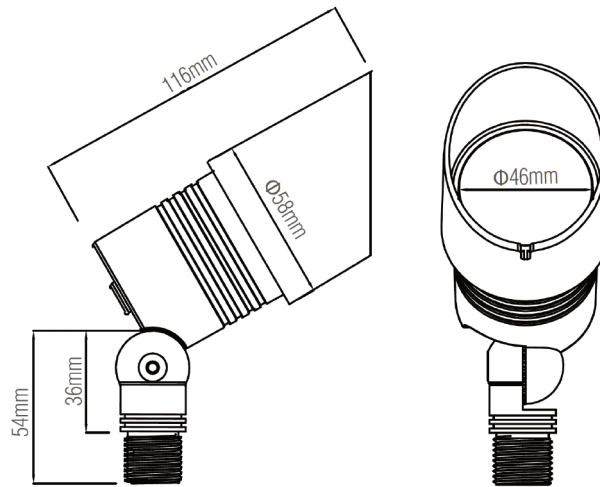

LLS-BSL-7W-5CCT

5CCT Bullet Spot Light

Project Name:	Order Number:	Prepare by:	Note:	Date:	Type:

This LED landscape lighting is a perfect choice for outdoor spaces such as gardens and parks. Equipped with 9 LED chips and an upgraded lens, it provides bright, glare-free illumination. With a high CRI of 90+, it enhances the natural colors of its surroundings. Constructed from rugged aluminum, it offers excellent corrosion resistance and heat dissipation. Its IP65 rating ensures outstanding waterproof performance, making it ideal for wet outdoor environments and resistant to heavy rain. Designed for longevity, it features a 40,000-hour lifespan and is backed by a 5-year warranty. Operating on a 12-24V voltage range, these landscape spotlights can be interconnected with multiple units or other lawn lamps to accommodate various lighting needs.

DIMENSION

TECHNICAL SUMMARY

MODEL NO.	WATTS	LUMENS	CCT	VOLTAGE	DIMMING	CRI	CERTIFICATION
LLS-BSL-7W-5CCT	7W	550LM	27/30/35/40/50K	12-24V	N/A	N/A	ETL

PART NUMBER ORDERING SUMMARY

LLS-BSL-7W-5CCT

┌ └	┌ └	┌ └	┌ └
Landscape	Bullet Spot Light Spot Light	7W Wattage	27/30/35/40/50K Selectable CCT

LLS-BSL-7W-5CCT

5CCT Bullet Spot Light

Project Name:	Order Number:	Prepare by:	Note:	Date:	Type:

CONSTRUCTION

- Unit includes heavy duty metal frame, LED array, heat sink, hanger, security cable and high quality LED tube.