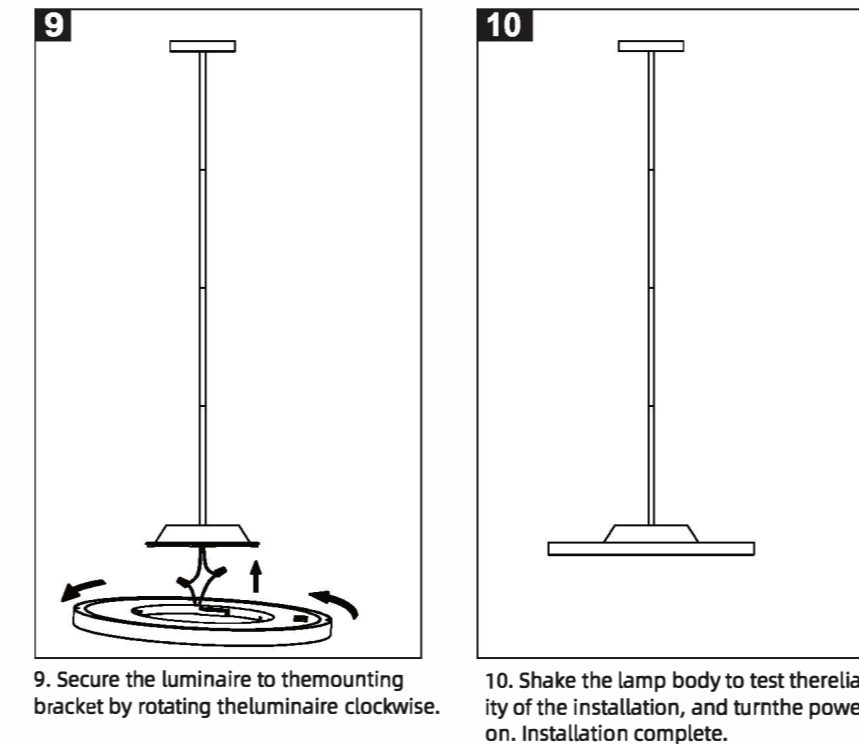

Stem pendant Installation (Fit to 12", 16")