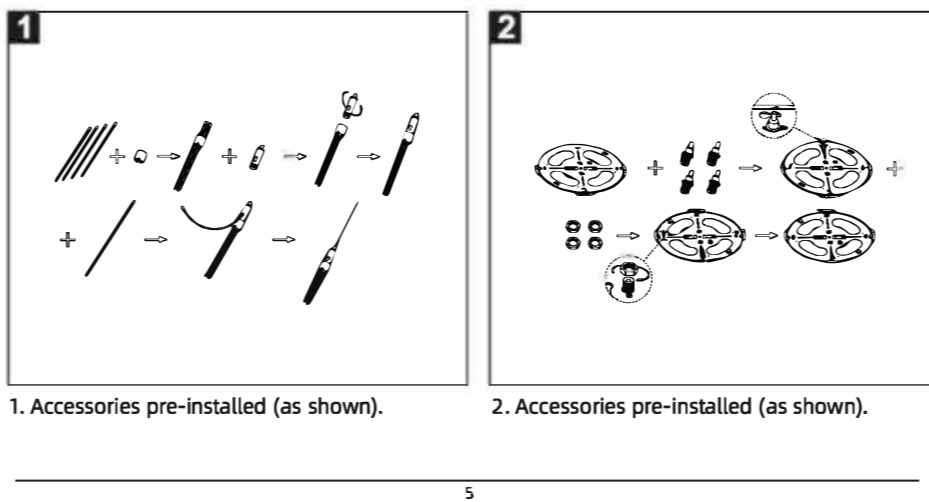

Stainless Steel Cable Suspension Installation (Fit to 24")