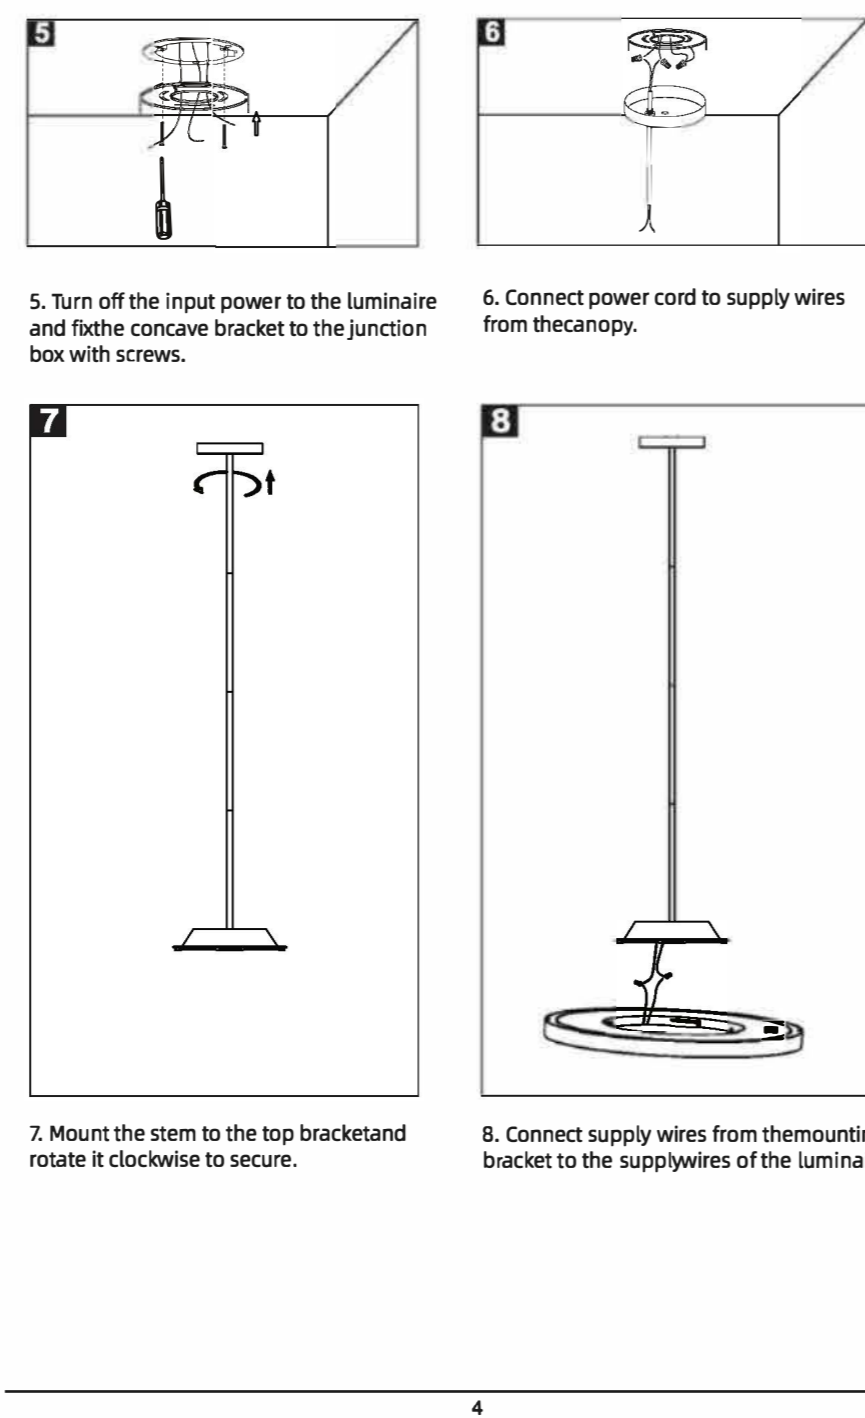

Stem pendant Installation (Fit to 12", 16")