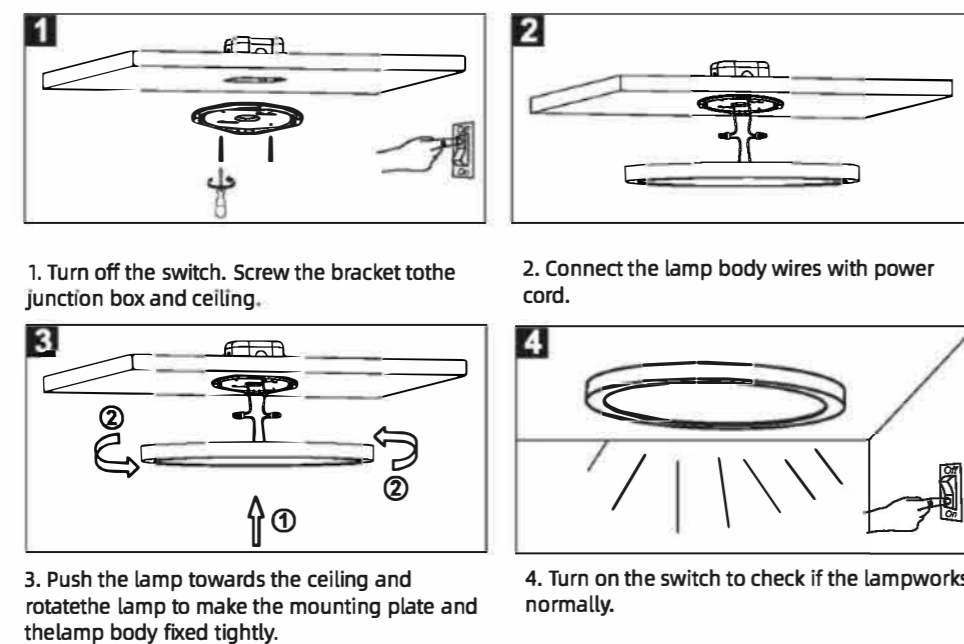

Item:
LRFM1630-5CCT
LRFM2448-5CCT

16/24Inch 5CCT FLUSH MOUNT CEILING LIGHT

Surface Mount installation

Stem pendant Installation (Fit to 12", 16")