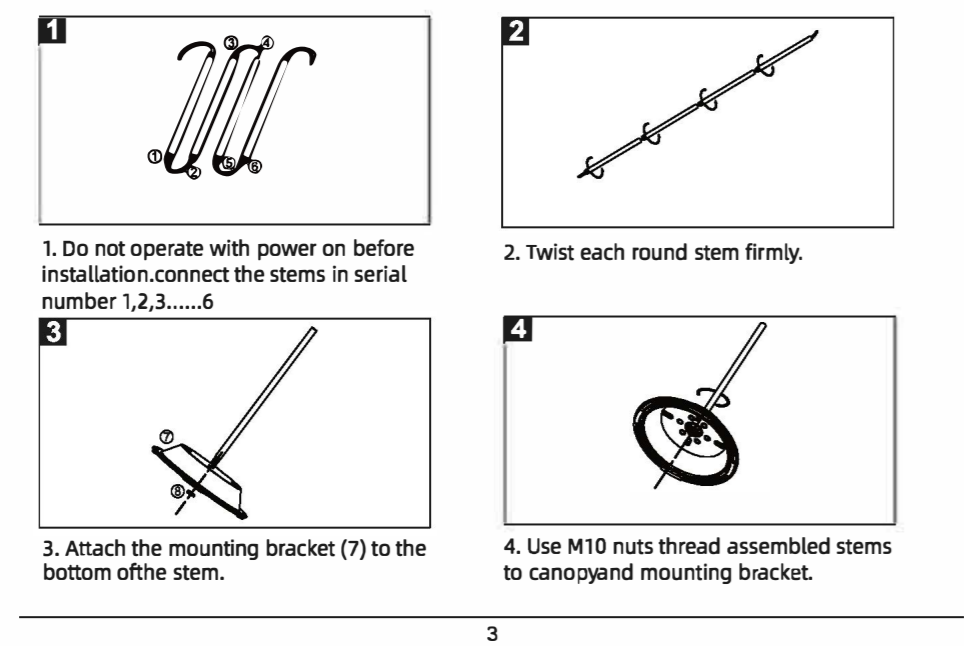

IMPORTANT SAFETY INFORMATION

TOOLS REQUIRED

PACKAGE CONTENT

	PARTS	PCS
A	Wire Nuts	2
B	Screws	8
C	Anchors	4

Product Specification

No.	Wattage(w)	Voltage(V)	Rated Input Frequency(Hz)	Beaming(°)	Size(in)
1	30W	AC120V	60Hz	120°	φ15x0.94
2	48W		60Hz	120°	φ24x0.94