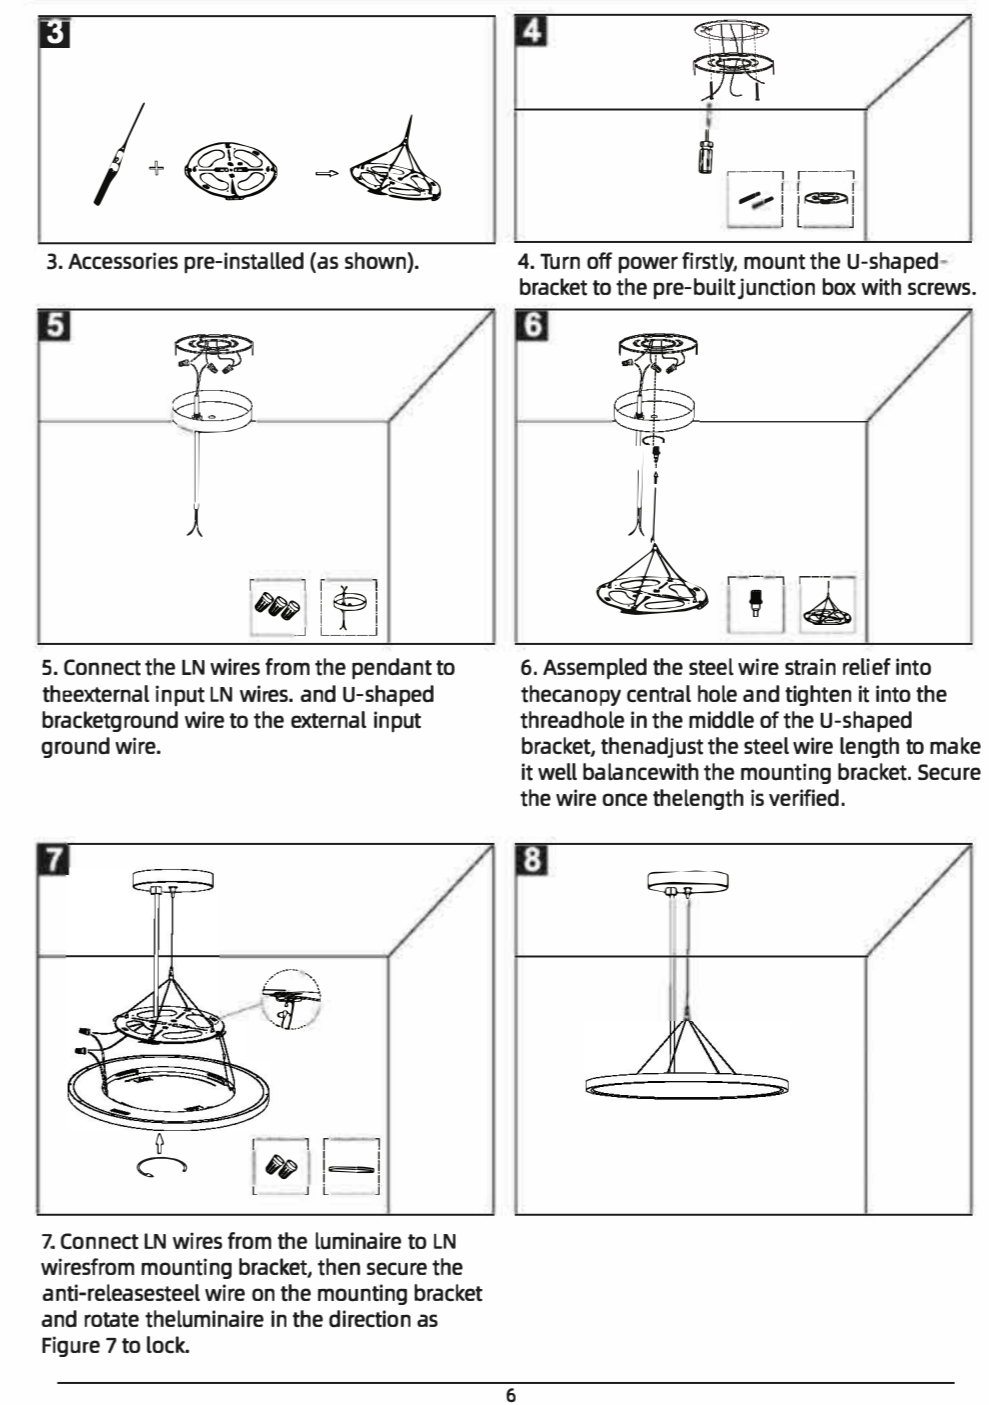

Stainless Steel Cable Suspension Installation (Fit to 24")

Recommended dimmer:

Leviton 6672-1LW
MACL-153MR-WHLutrone
SCL-153P-WHLutrone
PD-6WCL-WHLutrone
LutronCTCL-153P-WHLutroneMSCL-OP153M-WHLutroneDVCL-153P-WH

Caution

Warranty: 5 years warranty

WARNING