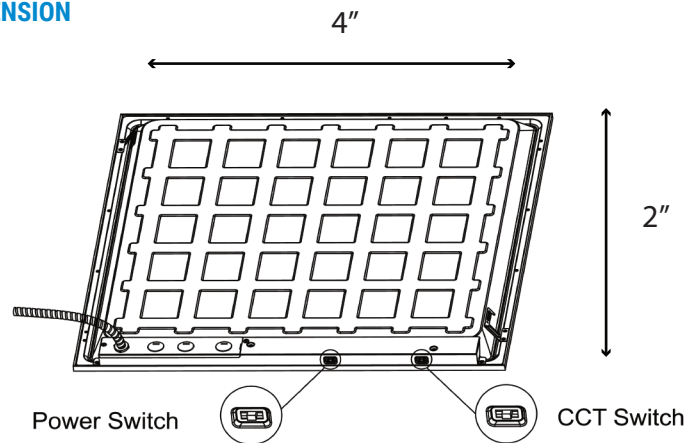

DIMENSION

TECHNICAL SUMMARY

MODEL NO.	WATTS	LUMENS	CCT	VOLTAGE	DIMMING	CRI	CERTIFICATION
LTFE22-20/30/40W-3CCT	20/30/40W	2200/3300/4400LM	35/40/50K	AC120-277V	0-10V	80+	ETL/ FCC
LTFE24-30/40/50W-3CCT	30/40/50W	3300/4400/5500LM	35/40/50K	AC120-277V	0-10V	80+	ETL/ FCC

PART NUMBER ORDERING SUMMARY

LTFE24-30/40/50W-3CCT

LED TROFFER LIGHT
LSQ Lighting

30/40/50W
Selectable Wattage

3500K-4000K-5000K
CCT