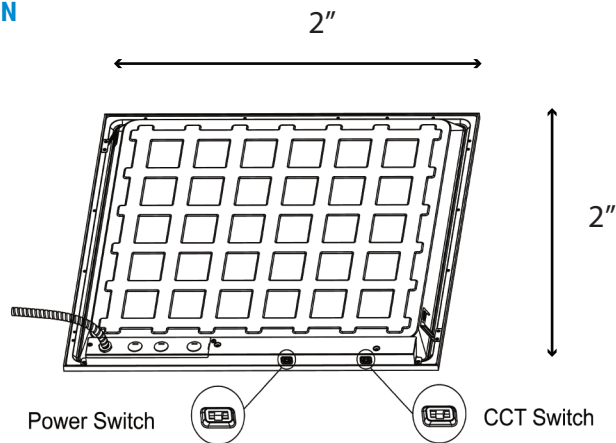

DIMENSION

TECHNICAL SUMMARY

MODEL NO.	WATTS	LUMENS	CCT	VOLTAGE	DIMMING	CRI	CERTIFICATION
LTFE22-20/30/40W-3CCT	20/30/40W	2200/3300/4400LM	35/40/50K	AC120-277V	0-10V	80+	ETL/ FCC
LTFE24-30/40/50W-3CCT	30/40/50W	3300/4400/5500LM	35/40/50K	AC120-277V	0-10V	80+	ETL/ FCC

PART NUMBER ORDERING SUMMARY

LTFE22-20/30/40W-3CCT

LED TROFFER LIGHT

20/30/40W
Selectable Wattage

3500K-4000K-5000K
CCT