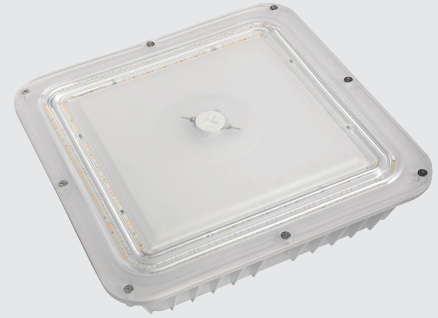

LCNP-60/70/80W-3CCT

3 CCT & WATTAGE SELECTABLE LED GARAGE & CANOPY LIGHT

Project Name:	Order Number:	Prepare by:	Note:	Date:	Type:

This 3 CCT and wattage selectable LED garage and canopy light features a non-flicker design with a white aluminum body and PC lens. It operates on AC 120-277V and is 0-10V dimmable. The color temperature is selectable between 3000K, 4000K, and 5000K, while the wattage can be adjusted to 60W, 70W, or 80W, providing selectable lumen outputs of 8400, 9800, or 11200 lumens. UL and FCC certified, this light comes with a 5-year warranty, ensuring reliable performance and safety.

- 3000K NATURAL WHITE
- 4000K COOL WHITE
- 5000K DAYLIGHT

DIMENSION

TECHNICAL SUMMARY

MODEL NO.	WATTS	LUMENS	CCT	VOLTAGE	DIMMING	CRI	CERTIFICATION
LCNP-60/70/80W-3CCT	60/70/80W	8400/9800/11200LM	30/40/50K	AC120-277V	0-10V	80+	UL/ FCC

PART NUMBER ORDERING SUMMARY

LCNP-60/70/80W-3CCT

LCNP-60/70/80W-3CCT

3 CCT & WATTAGE SELECTABLE LED GARAGE & CANOPY LIGHT

Project Name:	Order Number:	Prepare by:	Note:	Date:	Type:

CONSTRUCTION

- Unit includes heavy duty metal frame, LED array, heat sink, hanger, security cable and high quality PC lens.

Non-Flicker Design

Provides smooth, flicker-free lighting for better visual comfort and reduced eye strain.

Durable Construction

White aluminium body with PC lens ensures long-lasting durability and excellent heat dissipation.