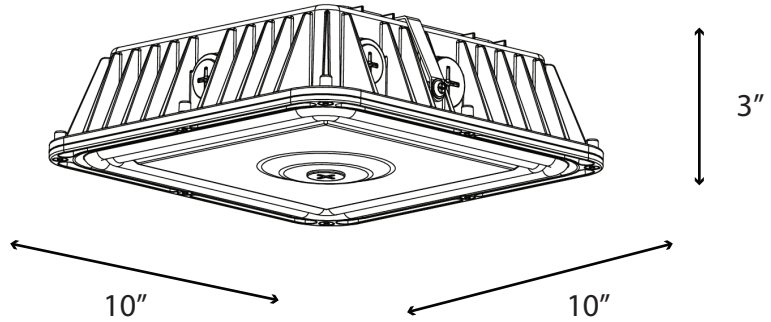

DIMENSION

TECHNICAL SUMMARY

MODEL NO.	WATTS	LUMENS	CCT	VOLTAGE	DIMMING	CRI	CERTIFICATION
LCNP-60/70/80W-3CCT	60/70/80W	8400/9800/11200LM	30/40/50K	AC120-277V	0-10V	80+	UL/ FCC

PART NUMBER ORDERING SUMMARY

LCNP-60/70/80W-3CCT