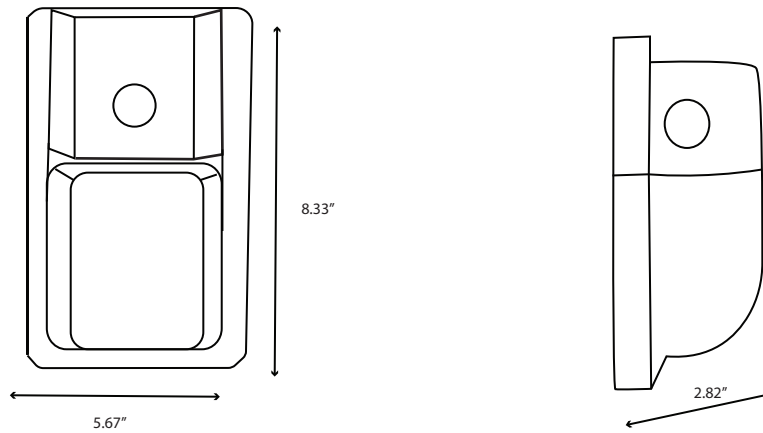

## LED 28W Mini Wallpack

Project Name:	Order Number:	Prepare by:	Note:	Date:	Type:

This mini wallpack features an automated photocell that ensures the light turns on at sundown and off at sunrise, making it ideal for security lighting. Equipped with the latest high-performance LED chips, it delivers 3080 lumens with only 28 watts of power at 5000K daylight, providing an energy-efficient solution with a lifespan of over 50,000 hours, eliminating the need for bulb replacements. Constructed with die-cast aluminum and a clear lens, this water-resistant wall pack light is suitable for wet environments and remains unaffected by continuous exposure to moisture. It is UV-resistant, ensuring it maintains its color and effectiveness even after extended UV exposure. The fixture also boasts excellent heat dissipation thanks to its integral die-cast aluminum heat sink, promoting longevity. Designed for easy installation, it can be mounted on walls 6 to 8 feet high to any standard junction box. Backed by a 5-year warranty and certified by UL and FCC, this LED wall pack combines durability, efficiency, and high performance.

### DIMENSION