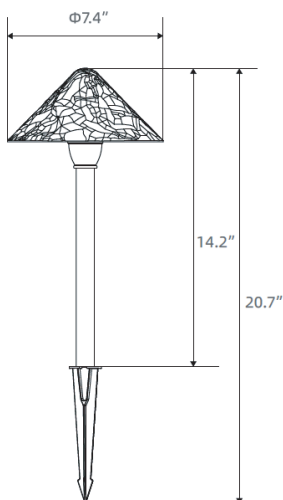

LLS Series

LED Umbrella-Shaped Bronze Landscape Pathway Light

Project Name:	Order Number:	Prepare by:	Note:	Date:	Type:

DESCRIPTION

This Landscape pathway light have a high Outstanding Performance. The rugged aluminum housing grants this light excellent makes it stronger, harder, and tougher. The rustic style aluminum housing creates a vintage ambiance for a better lighting experience. A 12V AC/DC low voltage product, this light is safe to use and is great for both atmospheric lighting and road guiding. The included accessories make installing this light easy. The wire is UL listed and a 5-year warranty is included as well as a lifetime of friendly customer service

Product Information

Model No.	Product Name	Lumens	Watts	Efficacy	CRI	VOLTAGE	DIMMING	CCT	LIFE	OPERATING TEMP.
LLS-GPLX-04273-11	Umbrella Landscape Light	150LM	3W	N/A	90	12-24VAC/DC	N	2700K	N/A	N/A

DIMENSIONS