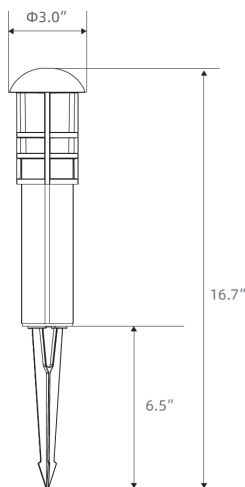

LLS Series

LED Mushroom Landscape Pathway Light

Project Name:	Order Number:	Prepare by:	Note:	Date:	Type:

DESCRIPTION

LED Landscape Lighting is a high-performance, Safety for Children & Pets: This ETL Listed landscape lighting is easy to connect, no surrounding children or pets. Never Bothered to Buy Another Set: Rugged aluminum housing with corrosion resistance & heat dissipation. Wet location waterproof rating brings better waterproof performance, best choice for outdoor wet locations, resistant to damage of heavy rains. Make Your Neighbor Jealous: 6 LED chips and the upgraded lens landscape light bring out the natural color of objects, Installed in a Flash: 4.9 ft long power cable and 24 wire connectors make it convenient to connect the power; easy and fast to install with the instructions provided in the pack.

Product Information

Model No.	Product Name	Lumens	Watts	Efficacy	CRI	VOLTAGE	DIMMING	CCT	LIFE	OPERATING TEMP.
LLS-GPLM-0327-11	Mushroom Landscape Light	150LM	3W	N/A	90	12-24VAC/DC	N	2700K	N/A	N/A

DIMENSIONS