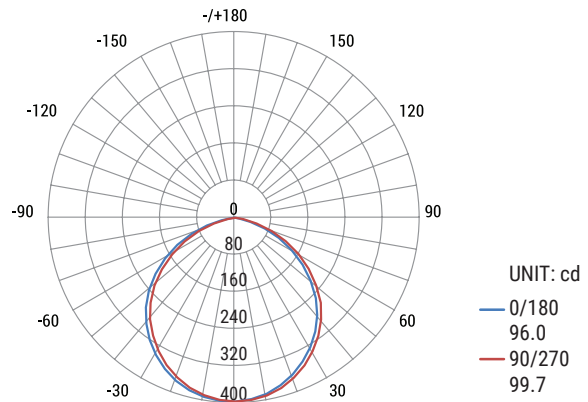

PHOTOMETRY

AVERAGE BEAM ANGLE (50%) : 99.7 DEG

COMPATIBLE PRODUCTS (SOLD SEPARATELY)

L-408-SH

4" New Construction Housing

L-408-SH-RM

4" Remodel Construction Housing