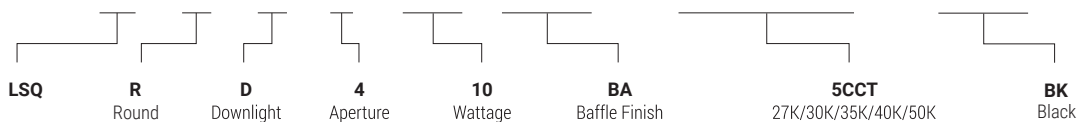

PART NUMBER ORDERING SUMMARY

LRD410BA-5CCT-BK