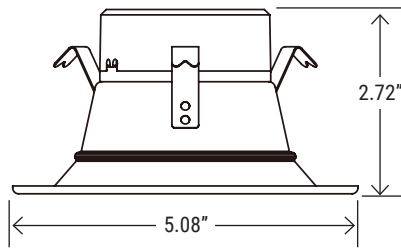

LRD410BA-5CCT-BK

4" Baffle Round LED Retrofit Recessed Downlight with 5CCT Selector, Black

Project Name:	Order Number:	Prepare by:	Note:	Date:	Type:

BAFFLE FINISH

The **LRD410BA** downlight retrofit kit is designed to upgrade your existing 4 inch downlight easily. It can be fitted in a standard recessed can housing without any modification. With the 5 selectable color temperature technology you can choose your most favorite environment color temperature without changing the lamp. Our downlight provides perfect light performance, showing the true colors of objects and surroundings. You also get all other benefits of LED technology, including longer life to lower maintenance cost, less heat for better energy saving in summer.

DIMENSION

Fits most 4" recessed housings

E26 Adapter included

Energy Star® and ETL certified. It can be used to comply with Title-24 and JA8 high efficacy light source requirements.

TECHNICAL SUMMARY

LUMENS	WATTS	EFFICACY	CRI	VOLTAGE	BEAM °	CCT	PF	LIFE	OPERATING TEMP.
750	10W	75 lm/W	90	120V, 60 Hz	95°	2700K/3000K/ 3500K/ 4000K/5000K	>0.9	50,000 hrs	-5°F ~ 104°F