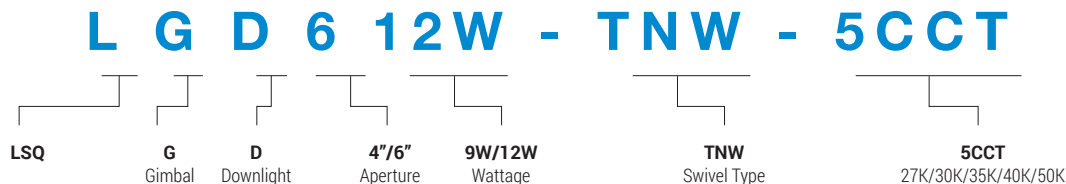

PART NUMBER ORDERING SUMMARY