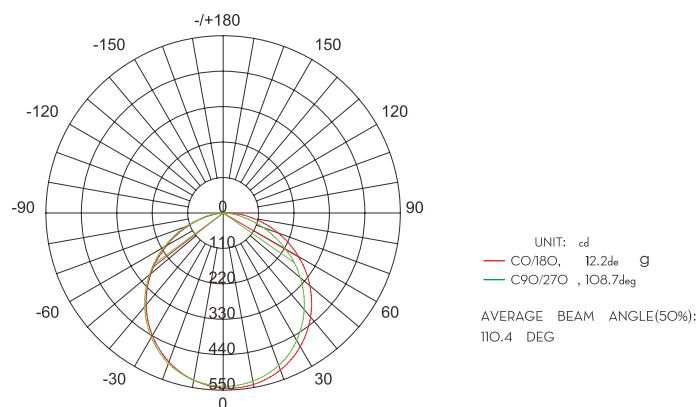

Select color temperature from
 • 3000K **SOFT WHITE**
 • 4000K **COOL WHITE**
 • 5000K **DAYLIGHT**

Product Information

Model No.	Product Name	Lumens	Watts	Efficacy	CRI	VOLTAGE	DIMMING	CCT	LIFE	OPERATING TEMP.
LSFM712-3CCT	7" Square slim Surface mount	840	12W	70lm/w	80+	120V	TRIAC	3CCT	>50,000hrs	-4°F ~ 104°F
LSFM918-3CCT	9" Square slim Surface mount	1260	18W	70lm/w	80+	120V	TRIAC	3CCT	>50,000hrs	-4°F ~ 104°F
LSFM1224-3CCT	12" Square slim Surface mount	1920	24W	80lm/w	80+	120V	TRIAC	3CCT	>50,000hrs	-4°F ~ 104°F

DIMENSIONS

LSFM Series

Square Slim Surface Mount

Project Name:	Order Number:	Prepare by:	Note:	Date:	Type:

PHOTOMETRY

TECHNICAL SUMMARY

CONSTRUCTION

Unit includes LED array, heat sink lens, with white plastic trim cover.