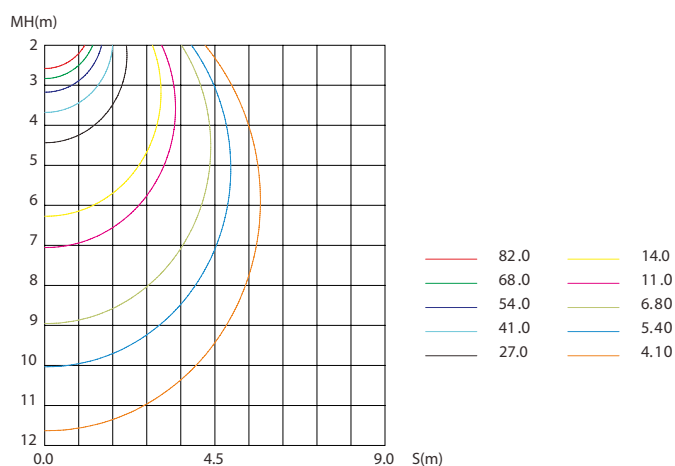

DIMENSIONS

LSFM Series

Square Slim Surface Mount

Project Name:	Order Number:	Prepare by:	Note:	Date:	Type:

PHOTOMETRY

TECHNICAL SUMMARY

CONSTRUCTION

Unit includes LED array, heat sink lens, with white plastic trim cover.