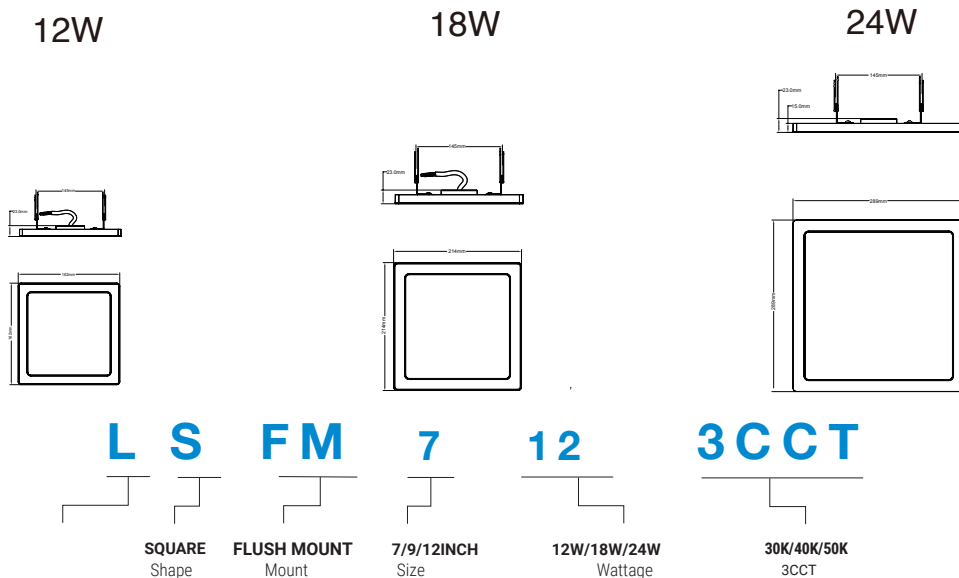

LSFM Series

Square Slim Surface Mount

Project Name:	Order Number:	Prepare by:	Note:	Date:	Type:

DESCRIPTION

Recessed lighting and bigger flush mounts are commonly being replaced by these edge-lit flush mounts in order to maintain ceiling height. The wide illumination is ideal for lighting corridors and other small areas, and it mounts over junction boxes of conventional size. Smaller sizes are also treated with a moist location for outdoor use, and they come in a variety of sizes.

Select color temperature from
 • 3000K **SOFT WHITE**
 • 4000K **COOL WHITE**
 • 5000K **DAYLIGHT**

Product Information

Model No.	Product Name	Lumens	Watts	Efficacy	CRI	VOLTAGE	DIMMING	CCT	LIFE	OPERATING TEMP.
LSFM712-3CCT	7" Square slim Surface mount	840	12W	70lm/w	80+	120V	TRIAC	3CCT	>50,000hrs	-4°F ~ 104°F
LSFM918-3CCT	9" Square slim Surface mount	1260	18W	70lm/w	80+	120V	TRIAC	3CCT	>50,000hrs	-4°F ~ 104°F
LSFM1224-3CCT	12" Square slim Surface mount	1920	24W	80lm/w	80+	120V	TRIAC	3CCT	>50,000hrs	-4°F ~ 104°F

DIMENSIONS

LSFM Series

Square Slim Surface Mount

Project Name:	Order Number:	Prepare by:	Note:	Date:	Type:

PHOTOMETRY

TECHNICAL SUMMARY

CONSTRUCTION

Unit includes LED array, heat sink lens, with white plastic trim cover.