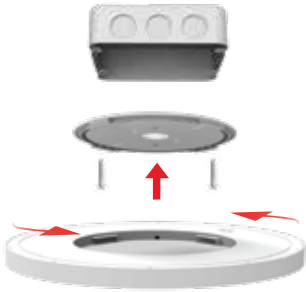

LRFM Series

Round Slim Surface Mount With EM

Project Name:	Order Number:	Prepare by:	Note:	Date:	Type:

DESCRIPTION

Recessed lighting and bigger flush mounts are commonly being replaced by these edge-lit flush mounts in order to maintain ceiling height. The wide illumination is ideal for lighting corridors and other small areas, and it mounts over junction boxes of conventional size. Smaller sizes are also treated with a moist location for outdoor use, and they come in a variety of sizes.

TECHNICAL SUMMARY

CONSTRUCTION

Unit includes die-cast metal housing, LED array, heat sink, lens, and metal trim with white, brush nickel and bronze finish.

OPTICS

- High quality PC lens
- Efficiency LED array
- Diffuse for uniform illumination

RECOMMENDED DIMMERS

LUTRON

- TGCL-153PH-WH
- DVCL-153PR
- P-PKG1W-WH-R
- CTCL-153PDH-WH

LEVITON

- R00-RNL06-TW
- R50-IPL06-10M

LRFM Series

Round Slim Surface Mount With EM

Project Name:	Order Number:	Prepare by:	Note:	Date:	Type:

FEATURES

C: Suspending Intallation

A: Surface Mounted

B: Semi - Flush Mount