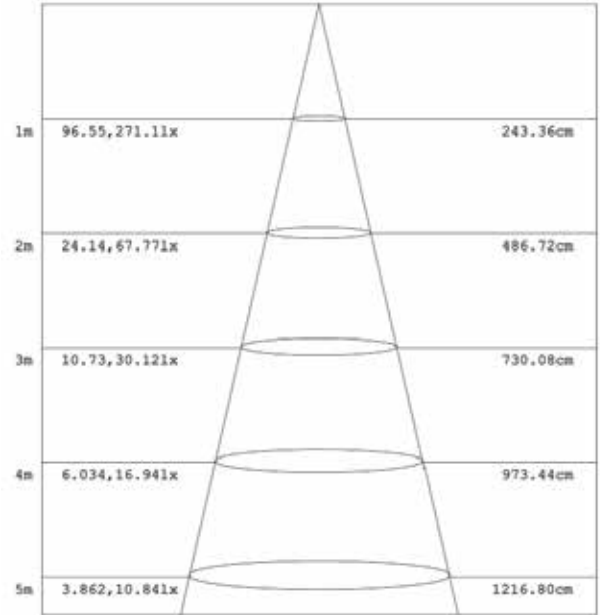

DIMENSIONS

LRFM1630-5CCT

LRFM2448-5CCT

L R **FM 16** **30** **5CCT**

LRFM Series

Round Slim Surface Mount With EM

Project Name:	Order Number:	Prepare by:	Note:	Date:	Type:

PHOTOMETRY