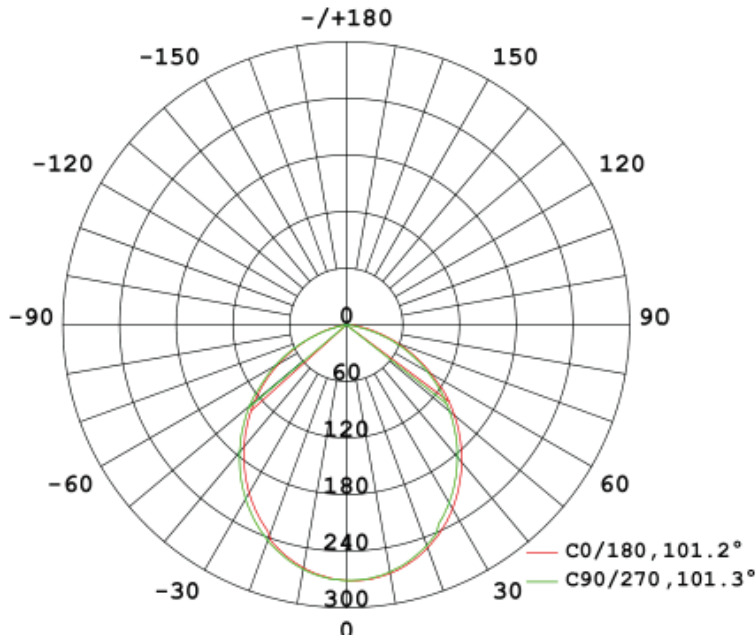

LRFM Series

Round Slim Surface Mount With EM

Project Name:	Order Number:	Prepare by:	Note:	Date:	Type:

PHOTOMETRY

TECHNICAL SUMMARY

CONSTRUCTION

Unit includes die-cast metal housing, LED array, heat sink, lens, and metal trim with white, brush nickel and bronze finish.

OPTICS

- High quality PC lens
- Efficiency LED array
- Diffuse for uniform illumination

DRIVER

- High efficiency integral 120V 60Hz constant current dimmable driver.
- Smooth flicker free deep dimming to 10%

MOUNTING

- Surface mount on junction box.
- Surface mounting bracket included.

LISTING

ETL Listed, Energy Star Listed, Suitable for Wet Locations, Title 24 JA8-2022, RoHS, Air-Tite Certified

WARRANTY

5 years manufacturer warranty, consult factory for more details. Terms and conditions may apply.

RECOMMENDED DIMMERS

LUTRON

- TGCL-153PH-WH
- DVCL-153PR
- P-PKG1W-WH-R
- CTCL-153PDH-WH

LEVITON

- R00-RNL06-TW
- R50-IPL06-10M