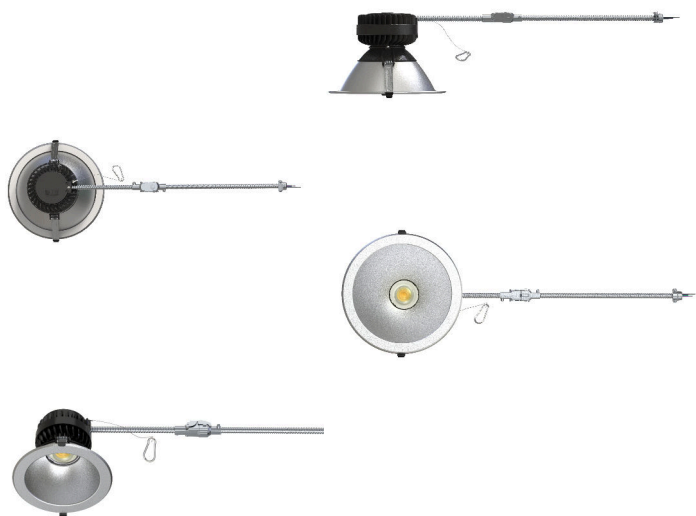

LHCD Series

High Lumen Commercial Downlight

Project Name:	Order Number:	Prepare by:	Note:	Date:	Type:

DESCRIPTION

Introducing our Modular Commercial Downlight, a blend of style and innovation. Its light module and reflector module design offer flexibility and efficiency. With aluminum heatsink light modules and can-less installation, it's both sleek and practical. Designed for wet locations and air-tight for superior performance. Adjust the beam angle from 24 to 45 degrees and choose from 5 CCT options for personalized lighting. UGR<19 and 30-degree cut-off minimize glare. High CRI of 90 ensures true color representation. Select from 3 lumen outputs, and enjoy universal voltage input and 0-10V dimming. Experience quiet illumination with noise levels below 24dB. Elevate your space with our versatile Modular Commercial Downlight.

- Select color temperature from
- 2700K WARM WHITE
 - 3000K SOFT WHITE
 - 3500K NATURAL WHITE
 - 4000K COOL WHITE
 - 5000K DAYLIGHT

Product Information

Model No.	Product Name	Lumens	Watts	Efficacy	CRI	VOLTAGE	DIMMING	CCT	LIFE
LHCD-20/25/30w-5CCT	Commercial down light module	1500/1800/2100LM	20/25/30W	75/72/70m/w	90	120-277V	0-10V	27/30/35/40/50K	>50,000hrs
LHCD-32/42/55W-35K	Commercial down light module	3000/4000/5000LM	32/42/55W	94/95/91lm/w	90	120-277V	0-10V	3500K	>50,000hrs
LHCD-4-HZ/WH	4" reflector	N/A	N/A	N/A	N/A	N/A	N/A	N/A	N/A
LHCD-6-HZ/WH	6" reflector	N/A	N/A	N/A	N/A	N/A	N/A	N/A	N/A
LHCD-8-HZ/WH	8" reflector	N/A	N/A	N/A	N/A	N/A	N/A	N/A	N/A
LHCD-10-HZ/WH	10" reflector	N/A	N/A	N/A	N/A	N/A	N/A	N/A	N/A

DIMENSIONS

LHCD Series

High Lumen Commercial Downlight

Project Name:	Order Number:	Prepare by:	Note:	Date:	Type:

FEATURES

Light Modules

4/6/8/10in Round Reflector

ACCESSORIES

LRSDMP-346
Mounting plate for 3"/4"/6"
can-less downlight

LRSDMP-468
Mounting plate for 4"/6"/8"
can-less downlight

LHV-8W-EM
Emergency Driver and
Battery Back-up

LHV-25W-EM
High Output Voltage Emer
gency Driver and Battery
Back-up