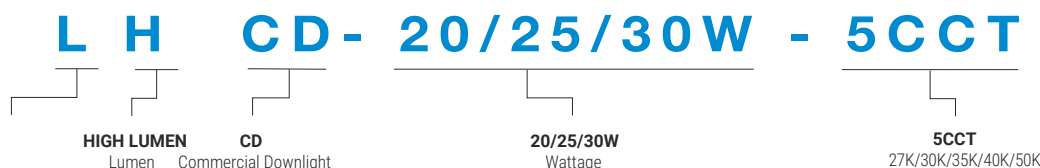

LHCD Series

High Lumen Commercial Downlight

Project Name:	Order Number:	Prepare by:	Note:	Date:	Type:

DESCRIPTION

Introducing our Modular Commercial Downlight, a blend of style and innovation. Its light module and reflector module design offer flexibility and efficiency. With aluminum heatsink light modules and can-less installation, it's both sleek and practical. Designed for wet locations and air-tight for superior performance. Adjust the beam angle from 24 to 45 degrees and choose from 5 CCT options for personalized lighting. UGR<19 and 30-degree cut-off minimize glare. High CRI of 90 ensures true color representation. Select from 3 lumen outputs, and enjoy universal voltage input and 0-10V dimming. Experience quiet illumination with noise levels below 24dB. Elevate your space with our versatile Modular Commercial Downlight.

- Select color temperature from
- 2700K WARM WHITE
 - 3000K SOFT WHITE
 - 3500K NATURAL WHITE
 - 4000K COOL WHITE
 - 5000K DAYLIGHT

Product Information

Model No.	Product Name	Lumens	Watts	Efficacy	CRI	VOLTAGE	DIMMING	CCT	LIFE
LHCD-20/25/30w-5CCT	Commercial down light module	1500/1800/2100LM	20/25/30W	75/72/70m/w	90	120-277V	0-10V	27/30/35/40/50K	>50,000hrs
LHCD-32/42/55W-35K	Commercial down light module	3000/4000/5000LM	32/42/55W	94/95/91lm/w	90	120-277V	0-10V	3500K	>50,000hrs
LHCD-4-HZ/WH	4" reflector	N/A	N/A	N/A	N/A	N/A	N/A	N/A	N/A
LHCD-6-HZ/WH	6" reflector	N/A	N/A	N/A	N/A	N/A	N/A	N/A	N/A
LHCD-8-HZ/WH	8" reflector	N/A	N/A	N/A	N/A	N/A	N/A	N/A	N/A
LHCD-10-HZ/WH	10" reflector	N/A	N/A	N/A	N/A	N/A	N/A	N/A	N/A

DIMENSIONS

LHCD Series

High Lumen Commercial Downlight

Project Name:	Order Number:	Prepare by:	Note:	Date:	Type:

FEATURES

Light Modules

4/6/8/10in Round Reflector

ACCESSORIES