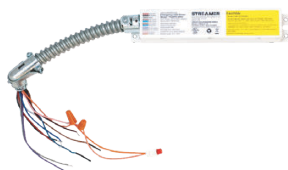

LRSDMP-346
Mounting plate for 3"/4"/6"
can-less downlight

LRSDMP-468
Mounting plate for 4"/6"/8"
can-less downlight

LHV-8W-EM
Emergency Driver and
Battery Back-up

LHV-25W-EM
High Output Voltage Emer
gency Driver and Battery
Back-up