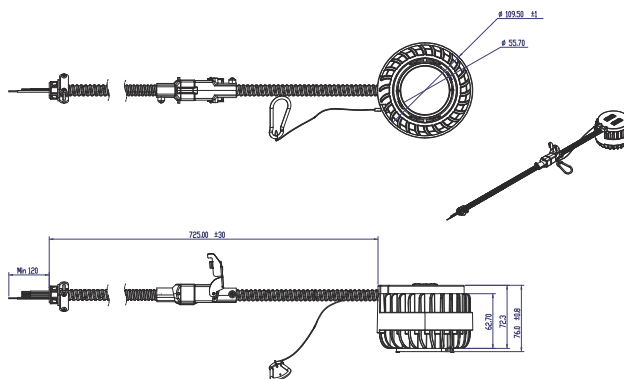

LHCD Series

High Lumen Commercial Downlight

Project Name:	Order Number:	Prepare by:	Note:	Date:	Type:

DESCRIPTION

Introducing our Modular Commercial Downlight, a blend of style and innovation. Its light module and reflector module design offer flexibility and efficiency. With aluminum heatsink light modules and can-less installation, it's both sleek and practical. Designed for wet locations and air-tight for superior performance. Adjust the beam angle from 24 to 45 degrees and choose from 5 CCT options for personalized lighting. UGR<19 and 30-degree cut-off minimize glare. High CRI of 90 ensures true color representation. Select from 3 lumen outputs, and enjoy universal voltage input and 0-10V dimming. Experience quiet illumination with noise levels below 24dB. Elevate your space with our versatile Modular Commercial Downlight.

- Select color temperature from
- 2700K WARM WHITE
 - 3000K SOFT WHITE
 - 3500K NATURAL WHITE
 - 4000K COOL WHITE
 - 5000K DAYLIGHT

Product Information

Model No.	Product Name	Lumens	Watts	Efficacy	CRI	VOLTAGE	DIMMING	CCT	LIFE
LHCD-20/25/30w-5CCT	Commercial down light module	1500/1800/2100LM	20/25/30W	75/72/70m/w	90	120-277V	0-10V	27/30/35/40/50K	>50,000hrs
LHCD-32/42/55W-35K	Commercial down light module	3000/4000/5000LM	32/42/55W	94/95/91lm/w	90	120-277V	0-10V	3500K	>50,000hrs
LHCD-4-HZ/WH	4" reflector	N/A	N/A	N/A	N/A	N/A	N/A	N/A	N/A
LHCD-6-HZ/WH	6" reflector	N/A	N/A	N/A	N/A	N/A	N/A	N/A	N/A
LHCD-8-HZ/WH	8" reflector	N/A	N/A	N/A	N/A	N/A	N/A	N/A	N/A
LHCD-10-HZ/WH	10" reflector	N/A	N/A	N/A	N/A	N/A	N/A	N/A	N/A

DIMENSIONS

LHCD Series

High Lumen Commercial Downlight

Project Name:	Order Number:	Prepare by:	Note:	Date:	Type:

FEATURES

Light Modules

4/6/8/10in Round Reflector

ACCESSORIES