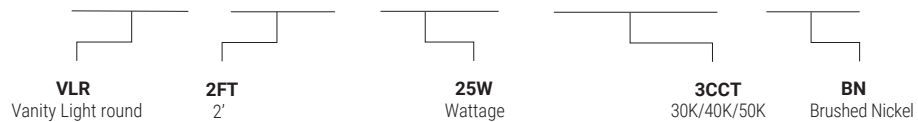

2' LED VANITY LIGHT Round

Project Name:	Order Number:	Prepare by:	Note:	Date:	Type:

This **LED Vanity Light Round** offers a modern and streamlined look for your living space. It's designed to be mounted Horizontally or vertically easily. With the powder coated painted die-formed cold-rolled steel frame and high transmission white acrylic lens, this energy-efficient product will illuminate your home for a very long period.

DIMENSION

- Select color temperature from
- 3000K **NATURAL WHITE**
 - 4000K **COOL WHITE**
 - 5000K **DAYLIGHT**

TECHNICAL SUMMARY

MODEL #	LUMENS	WATTS	EFFICACY	CRI	VOLTAGE	DIMMING	CCT	PF	LIFE	OPERATING TEMP.
LVLR2FT25W-3CCT-BN	1750	25W	70lm/W	80	120V, 60 Hz	Smooth dim to 10%	30K/40K/50K	>0.9	50,000 hrs	-40°F ~ 104°F

PART NUMBER ORDERING SUMMARY

L VLR 2FT 25W-3CCT-BN

2' LED VANITY LIGHT Round

Project Name:	Order Number:	Prepare by:	Note:	Date:	Type:

CONSTRUCTION

- Unit includes steel frame, LED array, heat sink, lens
- Die-formed cold-rolled steel with powder coated paint

OPTICS

- High transmission white acrylic lens with satin nickel trim
- Efficiency LED array
- Diffuse for uniform illumination

DRIVER

- 120V 60Hz input voltage
- Smooth flicker free deep dimming

MOUNTING

- Surface mount on junction box