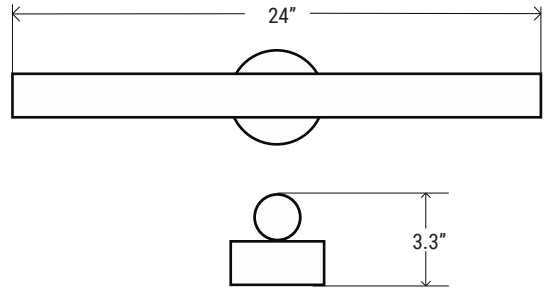

DIMENSION

1. Select color temperature from
2. 3000K **NATURAL WHITE**
   - 4000K **COOL WHITE**
   - 5000K **DAYLIGHT**