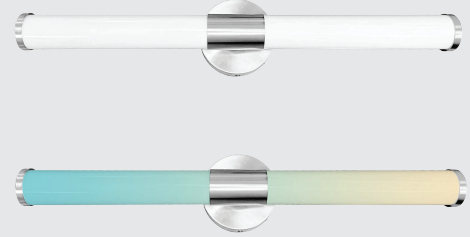

2' LED VANITY LIGHT Round

Project Name:	Order Number:	Prepare by:	Note:	Date:	Type:

This **LED Vanity Light Round** offers a modern and streamlined look for your living space. It's designed to be mounted Horizontally or vertically easily. With the powder coated painted die-formed cold-rolled steel frame and high transmission white acrylic lens, this energy-efficient product will illuminate your home for a very long period.

DIMENSION

- Select color temperature from
- 3000K **NATURAL WHITE**
 - 4000K **COOL WHITE**
 - 5000K **DAYLIGHT**

TECHNICAL SUMMARY

MODEL #	LUMENS	WATTS	EFFICACY	CRI	VOLTAGE	DIMMING	CCT	PF	LIFE	OPERATING TEMP.
LVLR2FT25W-3CCT-BN	1750	25W	70lm/W	80	120V, 60 Hz	Smooth dim to 10%	30K/40K/50K	>0.9	50,000 hrs	-40°F ~ 104°F

PART NUMBER ORDERING SUMMARY

L VLR 2FT 25W-3CCT-BN

2' LED VANITY LIGHT Round

Project Name:	Order Number:	Prepare by:	Note:	Date:	Type:

CONSTRUCTION

- Unit includes steel frame, LED array, heat sink, lens
- Die-formed cold-rolled steel with powder coated paint

OPTICS

- High transmission white acrylic lens with satin nickel trim
- Efficiency LED array
- Diffuse for uniform illumination

DRIVER

- 120V 60Hz input voltage
- Smooth flicker free deep dimming

MOUNTING

- Surface mount on junction box