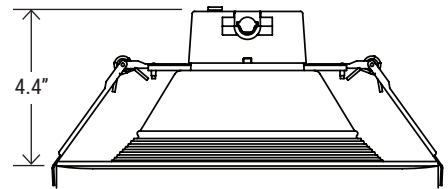

L8CDLA Series

8" Commercial Grade Recessed Downlight with Wattage and 3CCT Selector

Project Name:	Order Number:	Prepare by:	Note:	Date:	Type:

COMMERCIAL DOWNLIGHT

The **L8CDLA27W** downlight fixture is an all-in-one solution for your commercial recessed applications. The color temperature can be switched from 3000K soft white, 4000K cool white to 5000K daylight and the lumen can be adjusted to 3 different levels. Also, the canless design reduce the required of clearance for the installation. The M8CDLA27W downlight is Energy Star® and UL certified.

Perfect use for shopping center, business building, hotel, airport, hospital and other commercial buildings.

1. Select color temperature from
2. 3000K **SOFT WHITE**
   - 4000K **COOL WHITE**
   - 5000K **DAYLIGHT**

DIMENSION

Energy Star® and ETL certified. It can be used to comply with Title-24 and JA8 high efficacy light source requirements.

TECHNICAL SUMMARY

MODEL #	LUMENS	WATTS	EFFICACY	CRI	VOLTAGE	BEAM °	CCT	PF	LIFE	OPERATING TEMP.
L8CDLA27W-3CCT	1448/ 1953/ 2524	16W/ 21W/ 27W	95 lm/W	80	120V- 277V, 60 Hz	110°	3000K/ 4000K/ 5000K	>0.9	50,000 hrs	-5°F ~ 104°F

PART NUMBER ORDERING SUMMARY

L 8 CDLA 27W - 3CCT