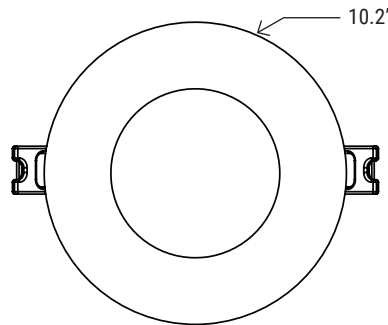

DIMENSION

Energy Star® and ETL certified. It can be used to comply with Title-24 and JA8 high efficacy light source requirements.

TECHNICAL SUMMARY

MODEL #	LUMENS	WATTS	EFFICACY	CRI	VOLTAGE	BEAM °	CCT	PF	LIFE	OPERATING TEMP.
L8CDLA27W-3CCT	1448/ 1953/ 2524	16W/ 21W/ 27W	95 lm/W	80	120V- 277V, 60 Hz	110°	3000K/ 4000K/ 5000K	>0.9	50,000 hrs	-5°F ~ 104°F