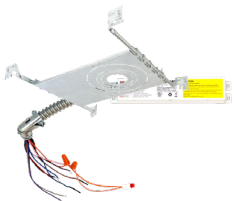

COMPATIBLE PRODUCTS (SOLD SEPARATELY)

LRSDMP-346
Mounting plate for 3"/4"/6"
can-less downlight.