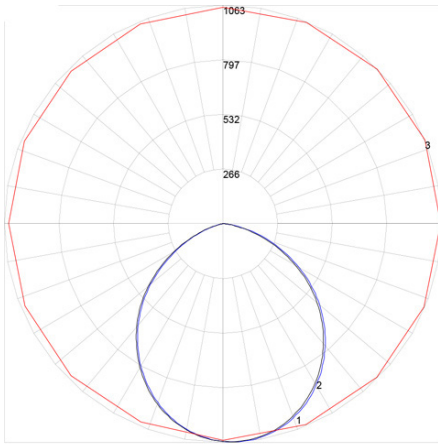

L8CDLA Series

8" Commercial Grade Recessed Downlight with Wattage and 3CCT Selector

Project Name:	Order Number:	Prepare by:	Note:	Date:	Type:

CONSTRUCTION

Unit includes die-cast metal housing, LED array, heat sink, lens, foam gasket, baffle trim ring, safety cable with hook and junction box.

OPTICS

- High quality PC lens
- Efficiency LED array
- Diffuse for uniform illumination
- Baffle trim reduces glare for soft, comfortable illumination

DRIVER

- 120V-277V 60Hz universal input voltage
- 0-10V smooth flicker free dimming to 5%

MOUNTING

- Canless design, no can housing needed for the installation
- Pre-installed torsion spring clips
- Unit comes with wiring nuts, no electrical tap and special tools required for the installation

LISTING

ETL Listed, Energy Star Listed, Suitable for Wet Locations, Title 24 JA8-2022, RoHS, Air-Tite Certified

WARRANTY

5 years manufacturer warranty, consult factory for more details. Terms and conditions may apply.

PHOTOMETRY

RECOMMENDED DIMMERS

LUTRON

- TGCL-153PH-WH
- DVCL-153PR
- P-PKG1W-WH-R
- CTCL-153PDH-WH

LEVITON

- R00-RNL06-TW
- R50-IPL06-10M