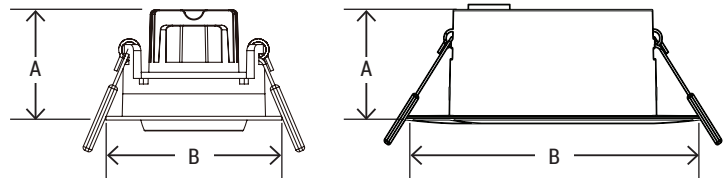

LGD Series

2"/3"/4" Gimbal Can-less Recessed Downlight with 5CCT Selector

Project Name:	Order Number:	Prepare by:	Note:	Date:	Type:

GIMBAL CAN-LESS

The **LGD Series** Canless Gimbal downlight is integrated all-in-one recessed lights are the homeowners dream; perfect for value added lighting upgrades to enhance the look of your interior with the highest quality LEDs. With a low profile junction box and push and click quick connects, these lights are very easy to use. The fixture sits flush in the ceiling without a decorative trim allowing you to create trendy pockets of light while the swivel gimbal lets you highlight certain areas of your room such as artwork, sculptures and more. These recessed down lights are also designed for use in new construction, remodel and retrofit installation without needing a housing or j-box.

DIMENSION

MODEL#	MGD026W-5CCT	MGD036W-5CCT	MGD049W-5CCT
A	1.8"	1.89"	1.89"
B	2.19"	3.75"	5"

Energy Star® and ETL certified. It can be used to comply with Title-24 and JA8 high efficacy light source requirements.