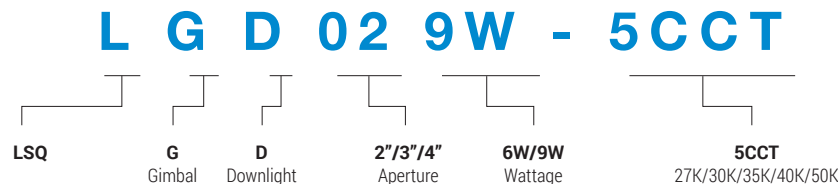

PART NUMBER ORDERING SUMMARY