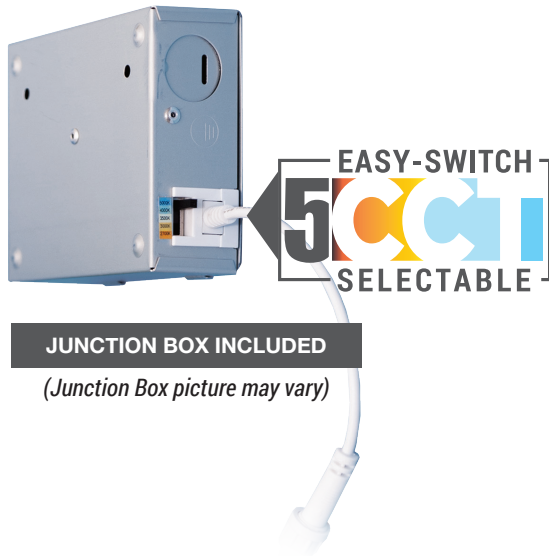

2"/3"/4" Gimbal Can-less Recessed Downlight with 5CCT Selector

Project Name:	Order Number:	Prepare by:	Note:	Date:	Type:

CONSTRUCTION

Unit includes spinning metal housing, LED array, heat sink, lens, and foam gasket with deep baffle white ring. Tilt up to 20°.

OPTICS

- High quality PC lens
- Efficiency LED array
- Diffuse for uniform illumination

DRIVER

- High efficiency integral 120V 60Hz constant current dimmable driver.
- Smooth flicker free deep dimming to 10%

MOUNTING

- Can-less design, no can housing needed for the installation
- Pre-installed surface mounting bracket adapter
- Junction box included
- Ceiling mount, directly mount on drywall

LISTING

ETL Listed, Energy Star Listed, Suitable for Wet Locations, Title 24 JA8-2022, RoHS, Air-Tite Certified

WARRANTY

5 years manufacturer warranty, consult factory for more details. Terms and conditions may apply.

RECOMMENDED DIMMERS

LUTRON

- TGCL-153PH-WH
- DVCL-153PR
- P-PKG1W-WH-R
- CTCL-153PDH-WH

LEVITON

- R00-RNL06-TW
- R50-IPL06-10M

COMPATIBLE PRODUCTS (SOLD SEPARATELY)

LRSDMP-346

Mounting plate for 3"/4"/6" can-less downlight

LRSDMP-468

Mounting plate for 4"/6"/8" can-less downlight

L3FTCABLE

L10FTCABLE 3ft/
10ft Extension cord for can-less downlight