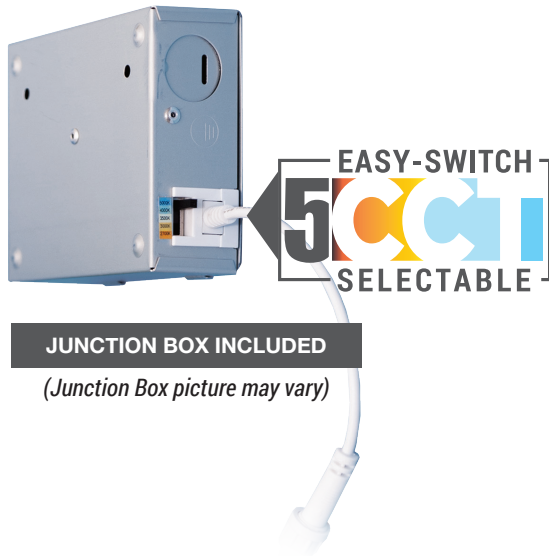

LGD-TNW Series

4"/6" Swivel Gimbal Can-less Recessed Downlight with 5CCT Selector

Project Name:	Order Number:	Prepare by:	Note:	Date:	Type:

CONSTRUCTION

Unit includes spinning metal housing, LED array, heat sink, lens, and foam gasket with deep baffle white ring. Tilt up to 20°.

OPTICS

- High quality PC lens
- Efficiency LED array
- Diffuse for uniform illumination

DRIVER

- High efficiency integral 120V-347V 60Hz constant current dimmable driver.
- Smooth flicker free deep dimming to 10%

MOUNTING

- Can-less design, no can housing needed for the installation
- Pre-installed surface mounting bracket adapter
- Junction box included
- Ceiling mount, directly mount on drywall

LISTING

ETL Listed, Energy Star Listed, Suitable for Wet Locations, Title 24 JA8-2022, RoHS, Air-Tite Certified

WARRANTY

5 years manufacturer warranty, consult factory for more details. Terms and conditions may apply.

RECOMMENDED DIMMERS

LUTRON

- TGCL-153PH-WH
- DVCL-153PR
- P-PKG1W-WH-R
- CTCL-153PDH-WH

LEVITON

- R00-RNL06-TW
- R50-IPL06-10M

COMPATIBLE PRODUCTS (SOLD SEPARATELY)

LRSDMP-346

Mounting plate for 3"/4"/6" can-less downlight

LRSDMP-468

Mounting plate for 4"/6"/8" can-less downlight

L3FTCABLE

L10FTCABLE 3ft/
10ft Extension cord for
can-less downlight