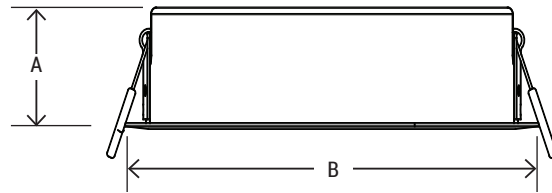

LGD-TNW Series

4"/6" Swivel Gimbal Can-less Recessed Downlight with 5CCT Selector

Project Name:	Order Number:	Prepare by:	Note:	Date:	Type:

SWIVEL GIMBAL CAN-LESS

The **LGD-TNW Series** Swivel Canless downlight is integrated all-in-one recessed lights are the homeowners dream; perfect for value added lighting upgrades to enhance the look of your interior with the highest quality LEDs. With a low profile junction box and push and click quick connects, these lights are very easy to use. The fixture sits flush in the ceiling without a decorative trim allowing you to create trendy pockets of light while the swivel gimbal lets you highlight certain areas of your room such as artwork, sculptures and more. These recessed down lights are also designed for use in new construction, remodel and retrofit installation without needing a housing or j-box.

Perfect use for residential housings, condominiums, the healthcare facility, shopping centers and hospitality industry.

1. Select color temperature from
2. 2700K **WARM WHITE**
   - 3000K **SOFT WHITE**
   - 3500K **NATURAL WHITE**
   - 4000K **COOL WHITE**
   - 5000K **DAYLIGHT**

DIMENSION

MODEL#	LGD049W-TNW-5CCT	LGD612W-TNW-5CCT
A	1.5"	1.5"
B	5"	7.17"

Energy Star® and ETL certified. It can be used to comply with Title-24 and JA8 high efficacy light source requirements.

TECHNICAL SUMMARY

MODEL #	LUMENS	WATTS	EFFICACY	CRI	VOLTAGE	BEAM °	CCT	PF	LIFE	OPERATING TEMP.
LGD049W-TNW-5CCT-347V	540	9W	60 lm/W	90	120V, 60 Hz	60°	2700K/ 3000K/ 3500K/ 4000K/ 5000K	>0.9	50,000 hrs	-5°F ~ 104°F
LGD612W-TNW-5CCT-347V	800	12W	66 lm/W							

PART NUMBER ORDERING SUMMARY

L G D 6 12W - TNW - 5CCT