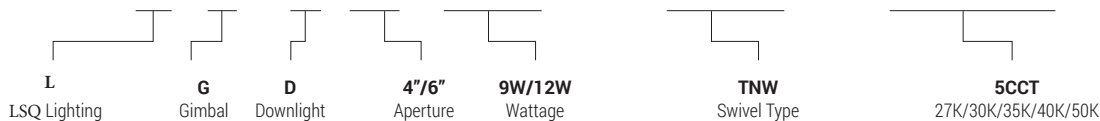

PART NUMBER ORDERING SUMMARY

L G D 6 12W - TNW - 5CCT