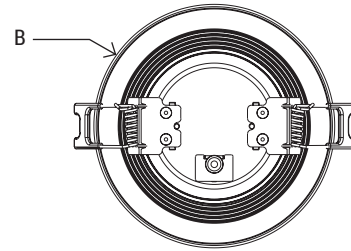

LRSD-DBA-120V Series

4"/6" Deep Baffle Can-less Slim Recessed Downlight with 5CCT Selector - White

Project Name:	Order Number:	Prepare by:	Note:	Date:	Type:

DEEP BAFFLE CAN-LESS

The **LRSD-DBA Series** Deep Baffle Slim Recessed downlight available in 4" and 6", offers anti-glare eye protection to create gentle, balanced and natural lighting on your eyes. These recessed down lights are also designed for use in new construction, remodel and retrofit installation without needing a housing or j-box. The deep baffle shape traps and narrows the light minimizing glare and softening light output for comfortable lighting.

Perfect use for residential housings, condominiums, the healthcare facility, shopping centers and hospitality industry.

1. Select color temperature from
2. 2700K **WARM WHITE**
   - 3000K **SOFT WHITE**
   - 3500K **NATURAL WHITE**
   - 4000K **COOL WHITE**
   - 5000K **DAYLIGHT**

DIMENSION

MODEL#	MRS412W-DBA	MRS612W-DBA
A	2.06"	2.06"
B	5.09"	7.32"

Energy Star® and ETL certified. It can be used to comply with Title-24 and JA8 high efficacy light source requirements.

TECHNICAL SUMMARY

MODEL #	LUMENS	WATTS	EFFICACY	CRI	VOLTAGE	BEAM °	CCT	PF	LIFE	OPERATING TEMP.
LRSD412W-DBA-5CCT-WH	750	12W	62 lm/W	90	120V, 60 Hz	95°	2700K/ 3000K/ 3500K/ 4000K/ 5000K	>0.9	50,000 hrs	-5°F ~ 104°F
LRSD615W-DBA-5CCT-WH	1100	15W	73 lm/W							

PART NUMBER ORDERING SUMMARY

L R S D 6 15W DBA - 5CCT-WH