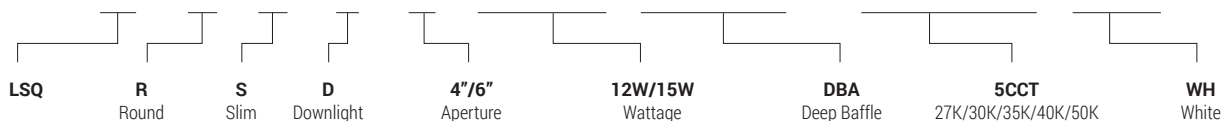

PART NUMBER ORDERING SUMMARY

L R S D 6 15W DBA - 5CCT-WH