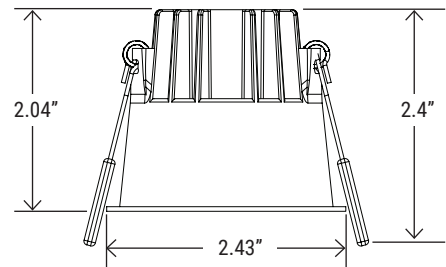

LRSD-DBA-120V Series

2" Deep Baffle Can-less Slim Recessed Downlight with 5CCT Selector - White

Project Name:	Order Number:	Prepare by:	Note:	Date:	Type:

DEEP BAFFLE CAN-LESS

The **LRSD026W-DBA** is integrated all-in-one recessed lights are the homeowners dream; perfect for value added lighting upgrades to enhance the look of your interior with the highest quality LEDs. With a low profile junction box and push and click quick connects, these lights are very easy to use. The petite 2-inch size sits flush in the ceiling without a decorative trim allowing you to create trendy pockets of light. These recessed down lights are also designed for use in new construction, remodel and retrofit installation without needing a housing or j-box. The deep baffle shape traps and narrows the light minimizing glare and softening light output for comfortable lighting.

Perfect use for residential housings, condominiums, the healthcare facility, shopping centers and hospitality industry.

EASY-SWITCH
5CCT
SELECTABLE

1. Select color temperature from
2. 2700K **WARM WHITE**
   - 3000K **SOFT WHITE**
   - 3500K **NATURAL WHITE**
   - 4000K **COOL WHITE**
   - 5000K **DAYLIGHT**

JUNCTION BOX INCLUDED

(Junction Box picture may vary)

DIMENSION

Energy Star® and ETL certified. It can be used to comply with Title-24 and JA8 high efficacy light source requirements.

TECHNICAL SUMMARY

MODEL #	LUMENS	WATTS	EFFICACY	CRI	VOLTAGE	BEAM °	CCT	PF	LIFE	OPERATING TEMP.
LRSD026W-DBA-5CCT-WH	370	6W	62 lm/W	90	120V, 60 Hz	95°	2700K/ 3000K/ 3500K/ 4000K/ 5000K	>0.9	50,000 hrs	-5°F ~ 104°F

PART NUMBER ORDERING SUMMARY