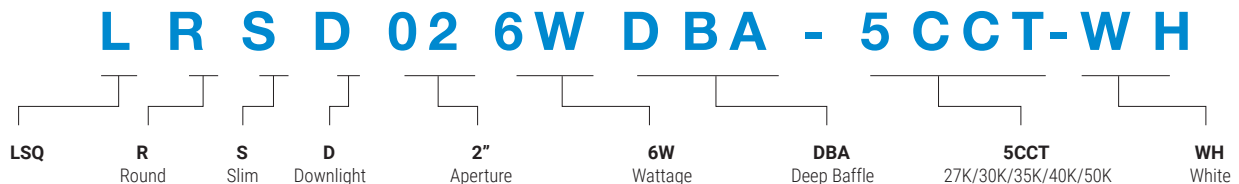

PART NUMBER ORDERING SUMMARY