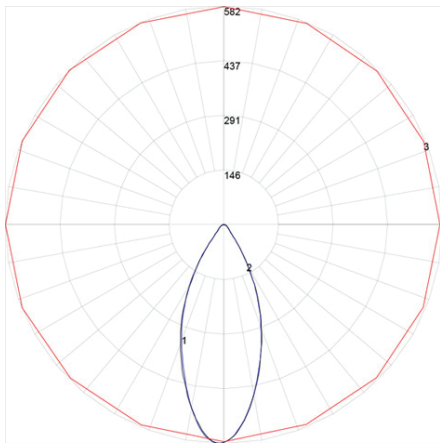

LRSD-DBA-120V Series

2" Deep Baffle Can-less Slim Recessed Downlight with 5CCT Selector - White

Project Name:	Order Number:	Prepare by:	Note:	Date:	Type:

CONSTRUCTION

Unit includes spinning metal housing, LED array, heat sink, lens, and foam gasket with deep baffle white ring.

OPTICS

- High quality PC lens
- Efficiency LED array
- Diffuse for uniform illumination

DRIVER

- High efficiency integral 120V 60Hz constant current dimmable driver.
- Smooth flicker free deep dimming to 10%

MOUNTING

- Can-less design, no can housing needed for the installation
- Pre-installed torsion spring clips
- Junction box included
- Quick wiring, no wiring nuts and electrical tap needed for the installation

LISTING

ETL Listed, Energy Star Listed, Suitable for Wet Locations, Title 24 JA8-2022, RoHS, Air-Tite Certified

WARRANTY

5 years manufacturer warranty, consult factory for more details. Terms and conditions may apply.

PHOTOMETRY

RECOMMENDED DIMMERS

LUTRON

- TGCL-153PH-WH
- DVCL-153PR
- P-PKG1W-WH-R
- CTCL-153PDH-WH

LEVITON

- R00-RNL06-TW
- R50-IPL06-10M

COMPATIBLE PRODUCTS (SOLD SEPARATELY)

LRSDMP-346

Mounting plate for 3 1/4" / 6" can-less downlight

LRSDMP-468

Mounting plate for 4 1/8" / 8" can-less downlight

L3FTCABLE L10FTCABLE

3ft/ 10ft Extension cord for can-less downlight