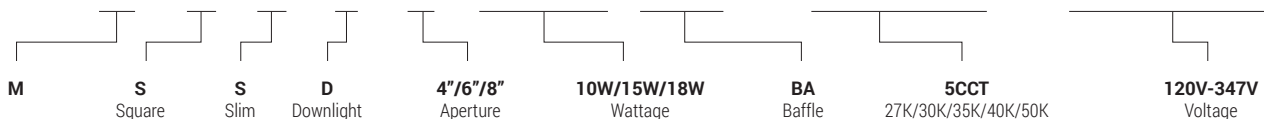

PART NUMBER ORDERING SUMMARY

M S S D 6 15W BA - 5CCT - 120347