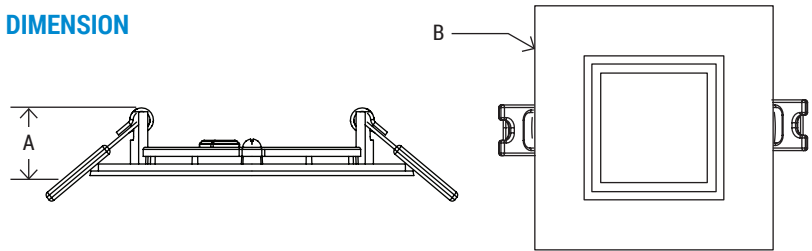

MSSDBA-120347 Series

4"/6"/8" Square Baffle Can-less Ultra-Slim Recessed Downlight with 5CCT Selector

Project Name:	Order Number:	Prepare by:	Note:	Date:	Type:

BAFFLE CAN-LESS

The **MSSDBA Series** Ultra-Slim LED Downlights are the perfect lighting solution for both residential and commercial. The ultra-slim can-less design allow you to install them in where a recessed can won't fit, no can housing is needed. The quick wiring connectors are coming with the junction box, making the wiring easier-simple place the cable to the connectors to complete the wiring, no wiring nuts and electrical tap needed for the installation. Our downlight provides perfect light performance, showing the true colors of objects and surroundings. You also get all other benefits of LED technology, including longer life to lower maintenance cost, less heat for better energy saving in summer.

Perfect use for residential housings, condominiums, the healthcare facility, shopping centers and hospitality industry.

Select color temperature from

- 2700K **WARM WHITE**
- 3000K **SOFT WHITE**
- 3500K **NATURAL WHITE**
- 4000K **COOL WHITE**
- 5000K **DAYLIGHT**

DIMENSION

MODEL#	MRSD3-BA	MRSD4-BA	MRSD6-BA	MRSD8-BA
A	1.25"	1.25"	1.25"	1.25"
B	3.4"	4.7"	6.7"	8.6"

Energy Star® and ETL certified. It can be used to comply with Title-24 and JA8 high efficacy light source requirements.

TECHNICAL SUMMARY

MODEL #	LUMENS	WATTS	EFFICACY	CRI	VOLTAGE	BEAM °	CCT	PF	LIFE	OPERATING TEMP.
MSSD410WBA-5CCT-120347	650	10W	65 lm/W	90	120V-347V, 60 Hz	95°	2700K/ 3000K/ 3500K/ 4000K/ 5000K	>0.9	50,000 hrs	-5°F ~ 104°F
MSSD615WBA-5CCT-120347	1100	15W	73 lm/W							
MSSD818WBA-5CCT-120347	1500	18W	83 lm/W							

PART NUMBER ORDERING SUMMARY

M S S D 6 15W BA - 5CCT - 120347