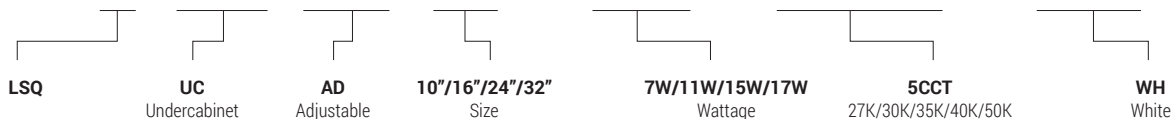

PART NUMBER ORDERING SUMMARY

LUCAD 10 - 7W - 5CCT - WH