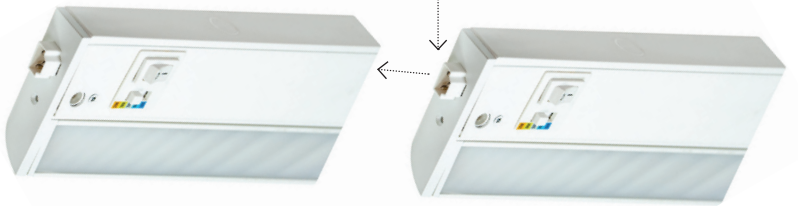

LUCAD Series

10"/16"/24"/32" Adjustable Lens Undercabinet Light

Project Name:	Order Number:	Prepare by:	Note:	Date:	Type:

ADJUSTABLE UNDERCABINET

The **LSQ LUCAD** Under Cabinet Task Light is an excellent lighting solution for commercial and residential applications like under cabinets, shelves, closet, office, retail, coves, task lighting, utility lighting and display cases. With the powder coated painted die-formed cold-rolled steel frame and high transmission white acrylic lens, this energy-efficient product will illuminate your home for a very long period. You can adjust the light angle and 5 color temperature to select. Simple connection with this LED Under Cabinet Light. You connect with the power cable or hardwire.

Use any combination of three different wiring methods: Bring flexible conduit or Romex directly to the side and back of any size fixture. Conduit connector and romex strain relief hardware are included with each fixture. Otherwise, users can utilize the available plug in connectors (sold separately) to link additional fixtures to the circuit (See instructions sheets for more detail).

ADJUSTABILITY
Tilt up to 36°

ON/OFF SWITCH
Easy access on/off switch

CCT SWITCH
Simply flip the switch for desire CCT

**** Linkable up to 150W**

**** Link any combination of fixtures up to 150 W total load using available connectors.**