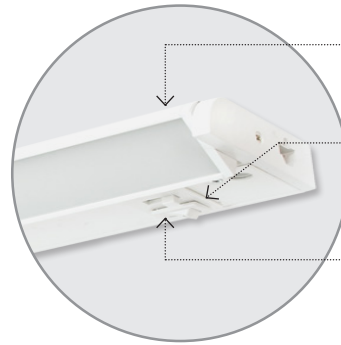

Use any combination of three different wiring methods: Bring flexible conduit or Romex directly to the side and back of any size fixture. Conduit connector and romex strain relief hardware are included with each fixture. Otherwise, users can utilize the available plug in connectors (sold separately) to link additional fixtures to the circuit (See instructions sheets for more detail).

ADJUSTABILITY
Tilt up to 36°

ON/OFF SWITCH
Easy access on/off switch

CCT SWITCH
Simply flip the switch for desire CCT

**** Linkable up to 150W**

**** Link any combination of fixtures up to 150 W total load using available connectors.**