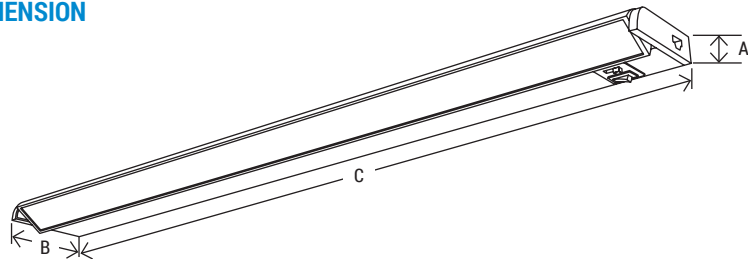

LUCAD Series

10"/16"/24"/32" Adjustable Lens Undercabinet Light

Project Name:	Order Number:	Prepare by:	Note:	Date:	Type:

ADJUSTABLE UNDERCABINET

The **LSQ LUCAD** Under Cabinet Task Light is an excellent lighting solution for commercial and residential applications like under cabinets, shelves, closet, office, retail, coves, task lighting, utility lighting and display cases. With the powder coated painted die-formed cold-rolled steel frame and high transmission white acrylic lens, this energy-efficient product will illuminate your home for a very long period. You can adjust the light angle and 5 color temperature to select. Simple connection with this LED Under Cabinet Light. You connect with the power cable or hardwire.

DIMENSION

MODEL#	MUCAD10	MUCAD16	MUCAD24	MUCAD36
A	1"	1"	1"	1"
B	3.65"	3.65"	3.65"	3.65"
C	10"	16"	24"	32"

Energy Star® and ETL certified. It can be used to comply with Title-24 and JA8 high efficacy light source requirements.