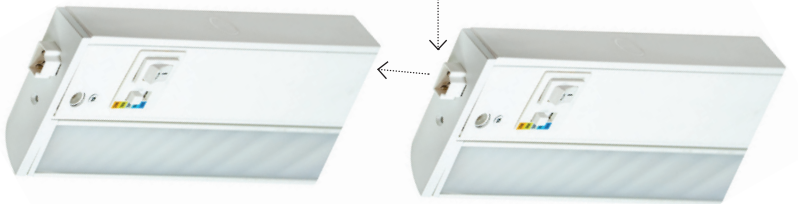

### WIRING FLEXIBILITY

Use any combination of three different wiring methods: Bring flexible conduit or Romex directly to the side and back of any size fixture. Conduit connector and romex strain relief hardware are included with each fixture. Otherwise, users can utilize the available plug in connectors (sold separately) to link additional fixtures to the circuit (See instructions sheets for more detail).

**ADJUSTABILITY**  
Tilt up to 36°

**ON/OFF SWITCH**  
Easy access on/off switch

**CCT SWITCH**  
Simply flip the switch for desire CCT

**\*\* Linkable up to 150W**

**\*\* Link any combination of fixtures up to 150 W total load using available connectors.**