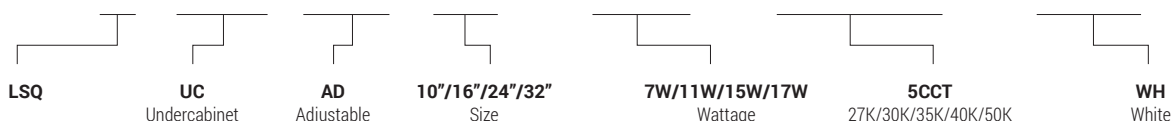

PART NUMBER ORDERING SUMMARY

LUCAD10-7W-5CCT-WH