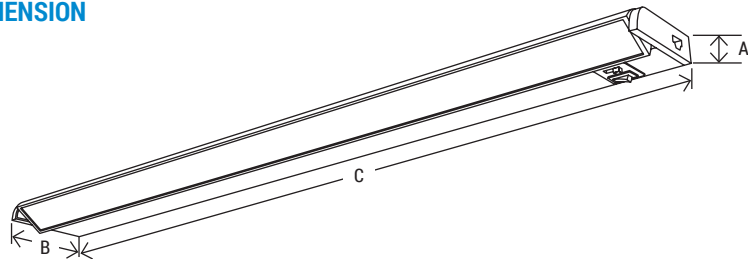

LUCAD Series

10"/16"/24"/32" Adjustable Lens Undercabinet Light

Project Name:	Order Number:	Prepare by:	Note:	Date:	Type:

ADJUSTABLE UNDERCABINET

The Lighting Squared **LUCAD** Under Cabinet Task Light is an excellent lighting solution for commercial and residential applications like under cabinets, shelves, closet, office, retail, coves, task lighting, utility lighting and display cases. With the powder coated painted die-formed cold-rolled steel frame and high transmission white acrylic lens, this energy-efficient product will illuminate your home for a very long period. You can adjust the light angle and 5 color temperature to select. Simple connection with this LED Under Cabinet Light. You connect with the power cable or hardwire.

Perfect use for residential housings, condominiums, hotel and hospitality industry.

Select color temperature from

- 2700K **WARM WHITE**
- 3000K **SOFT WHITE**
- 3500K **NATURAL WHITE**
- 4000K **COOL WHITE**
- 5000K **DAYLIGHT**

DIMENSION

MODEL#	MUCAD10	MUCAD16	MUCAD24	MUCAD36
A	1"	1"	1"	1"
B	3.65"	3.65"	3.65"	3.65"
C	10"	16"	24"	32"

Energy Star® and ETL certified. It can be used to comply with Title-24 and JA8 high efficacy light source requirements.

TECHNICAL SUMMARY

MODEL #	LUMENS	WATTS	EFFICACY	CRI	VOLTAGE	BEAM °	CCT	PF	LIFE	OPERATING TEMP.
LUCAD10-7W-5CCT-WH	385	7W	55 lm/W	90	120V, 60 Hz	104°	2700K/ 3000K/ 3500K/ 4000K/ 5000K	>0.9	50,000 hrs	-5°F ~ 104°F
LUCAD16-11W-5CCT-WH	620	11W	56 lm/W							
LUCAD24-15W-5CCT-WH	925	15W	62 lm/W							
LUCAD32-17W-5CCT-WH	1050	16.5W	63 lm/W							

PART NUMBER ORDERING SUMMARY

LUCAD10-7W-5CCT-WH