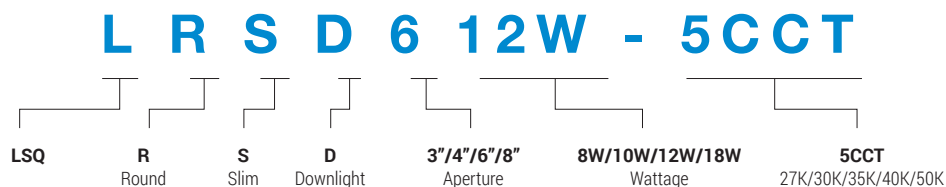

PART NUMBER ORDERING SUMMARY