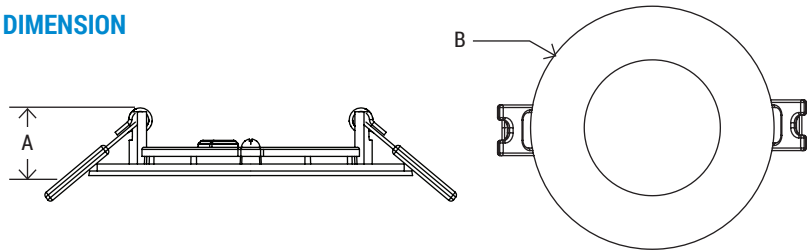

LRSD-120V Series

3"/4"/6"/8" Round Can-less Ultra-Slim Recessed Downlight with 5CCT Selector

Project Name:	Order Number:	Prepare by:	Note:	Date:	Type:

CAN-LESS

The **LRSD Series** Ultra-Slim LED Downlights are the perfect lighting solution for both residential and commercial. The ultra-slim can-less design allow you to install them in where a recessed can won't fit, no can housing is needed. The quick wiring connectors are coming with the junction box, making the wiring easier-simple place the cable to the connectors to complete the wiring, no wiring nuts and electrical tap needed for the installation. Our downlight provides perfect light performance, showing the true colors of objects and surroundings. You also get all other benefits of LED technology, including longer life to lower maintenance cost, less heat for better energy saving in summer.

DIMENSION

MODEL#	MRSD3	MRSD4	MRSD6	MRSD8
A	1.05"	1.05"	1.05"	1.05"
B	3.4"	4.7"	6.7"	8.6"

Energy Star® and ETL certified. It can be used to comply with Title-24 and JA8 high efficacy light source requirements.

PART NUMBER ORDERING SUMMARY

LRSD-120V Series

3"/4"/6"/8" Round Can-less Ultra-Slim Recessed Downlight with 5CCT Selector

Project Name:	Order Number:	Prepare by:	Note:	Date:	Type:

CONSTRUCTION

Unit includes spinning metal housing, LED array, heat sink, lens, and foam gasket with white ring.