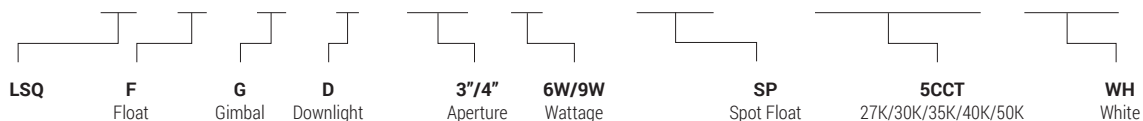

PART NUMBER ORDERING SUMMARY

L F G D 04 9 - SP - 5CCT-WH