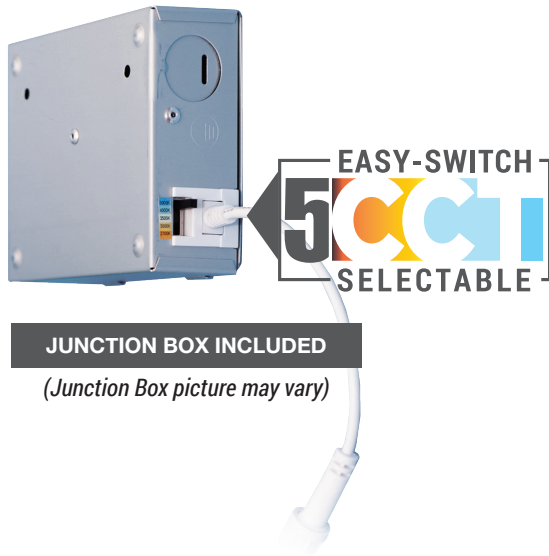

LFGD-SP Series

3"/4"

Gimbal Spot Float Can-less Recessed Downlight with 5CCT Selector

Project Name:	Order Number:	Prepare by:	Note:	Date:	Type:

CONSTRUCTION

Unit includes spinning metal housing, LED array, heat sink, lens, and foam gasket with deep baffle white ring.

OPTICS

- High quality PC lens
- Efficiency LED array
- Diffuse for uniform illumination

DRIVER

- High efficiency integral 120V 60Hz constant current dimmable driver.
- Smooth flicker free deep dimming to 10%

MOUNTING

- Can-less design, no can housing needed for the installation
- Pre-installed surface mounting bracket adapter
- Junction box included
- Ceiling mount, directly mount on drywall

LISTING

ETL Listed, Energy Star Listed, Suitable for Wet Locations, Title 24 JA8-2022, RoHS, Air-Tite Certified

WARRANTY

5 years manufacturer warranty, consult factory for more details. Terms and conditions may apply.

360° AND 80°

These recessed light can be rotated 360° and tilt up to 80°. Easy for you to adjust the angle and direction after the installation.

COMPATIBLE PRODUCTS (SOLD SEPARATELY)

LRSDMP-346

Mounting plate for 3"/4"/6" can-less downlight

L3FTCABLE

L10FTCABLE 3ft/
10ft Extension cord for
can-less downlight

RECOMMENDED DIMMERS

LUTRON

- TGCL-153PH-WH
- DVCL-153PR
- P-PKG1W-WH-R
- CTCL-153PDH-WH

LEVITON

- R00-RNL06-TW
- R50-IPL06-10M