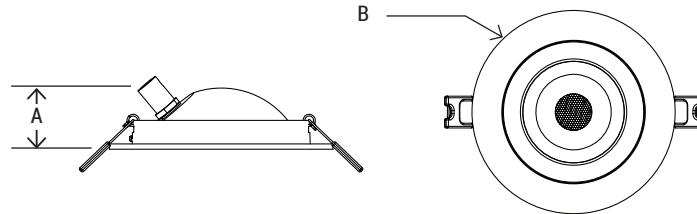

### GIMBAL SPOT FLOAT

The **LFGD-SP Series** Canless Spot Float Gimbal downlight is designed to highlight the architectural and artistic elements in your home. It features adjustment of 80-degree tilt, 360-degree rotation, fully dimmable and 95 CRI rating (color rendering index). With the canless design, it no longer requires a recessed housing for the installation, allows you to install it almost anywhere. These recessed down lights are also designed for use in new construction, remodel and retrofit installation without needing a housing or j-box.

### DIMENSION

MODEL#	MFGD036-SP	MFGD049-SP
<b>A</b>	1.22"	1.5"
<b>B</b>	3.78"	5"

Energy Star® and ETL certified. It can be used to comply with Title-24 and JA8 high efficacy light source requirements.