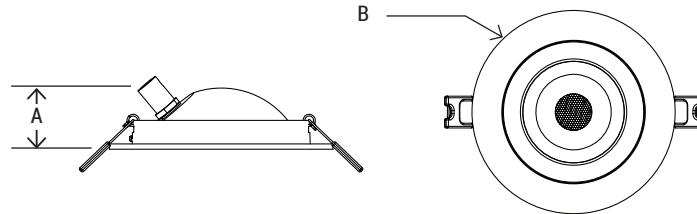

LFGD-SP Series

3"/4" Gimbal Spot Float Can-less Recessed Downlight with 5CCT Selector

Project Name:	Order Number:	Prepare by:	Note:	Date:	Type:

GIMBAL SPOT FLOAT

The **LFGD-SP Series** Canless Spot Float Gimbal downlight is designed to highlight the architectural and artistic elements in your home. It features adjustment of 80-degree tilt, 360-degree rotation, fully dimmable and 95 CRI rating (color rendering index). With the canless design, it no longer requires a recessed housing for the installation, allows you to install it almost anywhere. These recessed down lights are also designed for use in new construction, remodel and retrofit installation without needing a housing or j-box.

DIMENSION

MODEL#	MFGD036-SP	MFGD049-SP
A	1.22"	1.5"
B	3.78"	5"

Energy Star® and ETL certified. It can be used to comply with Title-24 and JA8 high efficacy light source requirements.

TECHNICAL SUMMARY

MODEL #	LUMENS	WATTS	EFFICACY	CRI	VOLTAGE	BEAM °	CCT	PF	LIFE	OPERATING TEMP.
LFGD036-SP-5CCT-WH	345	6W	58 lm/W	90	120V, 60 Hz	60°	2700K/ 3000K/ 3500K/ 4000K/ 5000K	>0.9	50,000 hrs	-5°F ~ 104°F
LFGD049-SP-5CCT-WH	540	9W	60 lm/W							

PART NUMBER ORDERING SUMMARY

L F G D 04 9 - SP - 5CCT-WH

LFGD-SP Series

3"/4"

Gimbal Spot Float Can-less Recessed Downlight with 5CCT Selector

Project Name:	Order Number:	Prepare by:	Note:	Date:	Type:

CONSTRUCTION

360° AND 80°

These recessed light can be rotated 360° and tilt up to 80°. Easy for you to adjust the angle and direction after the installation.

COMPATIBLE PRODUCTS (SOLD SEPARATELY)

LRSDMP-346

Mounting plate for 3"/4"/6" can-less downlight