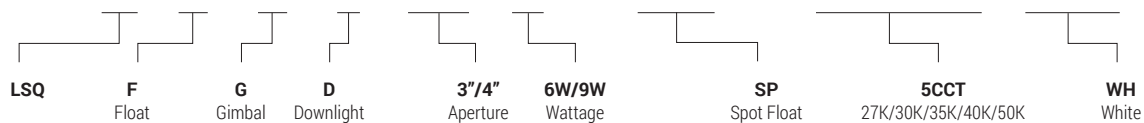

LFGD-SP Series

3"/4" Gimbal Spot Float Can-less Recessed Downlight with 5CCT Selector

Project Name:	Order Number:	Prepare by:	Note:	Date:	Type:

GIMBAL SPOT FLOAT

The **LFGD-SP Series** Canless Spot Float Gimbal downlight is designed to highlight the architectural and artistic elements in your home. It features adjustment of 80-degree tilt, 360-degree rotation, fully dimmable and 95 CRI rating (color rendering index). With the canless design, it no longer requires a recessed housing for the installation, allows you to install it almost anywhere. These recessed down lights are also designed for use in new construction, remodel and retrofit installation without needing a housing or j-box.

Perfect use for residential housings, condominiums, the healthcare facility, shopping centers and hospitality industry.

- Select color temperature from
- 2700K **WARM WHITE**
 - 3000K **SOFT WHITE**
 - 3500K **NATURAL WHITE**
 - 4000K **COOL WHITE**
 - 5000K **DAYLIGHT**

DIMENSION

MODEL#	MFGD036-SP	MFGD049-SP
A	1.22"	1.5"
B	3.78"	5"

Energy Star® and ETL certified. It can be used to comply with Title-24 and JA8 high efficacy light source requirements.

TECHNICAL SUMMARY

MODEL #	LUMENS	WATTS	EFFICACY	CRI	VOLTAGE	BEAM °	CCT	PF	LIFE	OPERATING TEMP.
LFGD036-SP-5CCT-WH	345	6W	58 lm/W	90	120V, 60 Hz	60°	2700K/ 3000K/ 3500K/ 4000K/ 5000K	>0.9	50,000 hrs	-5°F ~ 104°F
LFGD049-SP-5CCT-WH	540	9W	60 lm/W							

PART NUMBER ORDERING SUMMARY

L F G D 04 9 - SP - 5CCT-WH

LFGD-SP Series

3"/4"

Gimbal Spot Float Can-less Recessed Downlight with 5CCT Selector

Project Name:	Order Number:	Prepare by:	Note:	Date:	Type:

CONSTRUCTION