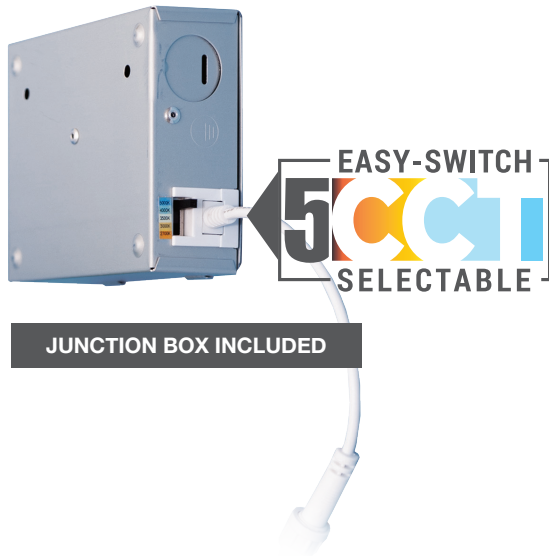

LRSDBA Series

3"/4"/6"/8"

Round Baffle Can-less Ultra-Slim Recessed Downlight with 5CCT Selector

Project Name:	Order Number:	Prepare by:	Note:	Date:	Type:

CONSTRUCTION

Unit includes spinning metal housing, LED array, heat sink, lens, and foam gasket with baffle white ring.

OPTICS

- High quality PC lens
- Efficiency LED array
- Diffuse for uniform illumination

DRIVER

- High efficiency integral 120V 60Hz constant current dimmable driver.
- Smooth flicker free deep dimming to 10%

MOUNTING

- Can-less design, no can housing needed for the installation
- Pre-installed torsion spring clips
- Junction box included
- Quick wiring, no wiring nuts and electrical tap needed for the installation

LISTING

ETL Listed, Energy Star Listed, Suitable for Wet Locations, Title 24 JA8-2022, RoHS, Air-Tite Certified

WARRANTY

5 years manufacturer warranty, consult factory for more details. Terms and conditions may apply.

RECOMMENDED DIMMERS

LUTRON

- TGCL-153PH-WH
- DVCL-153PR
- P-PKG1W-WH-R
- CTCL-153PDH-WH

LEVITON

- R00-RNL06-TW
- R50-IPL06-10M

COMPATIBLE PRODUCTS (SOLD SEPARATELY)

LRSDMP-346

Mounting plate for 3"/4"/6" can-less downlight

LRSDMP-468

Mounting plate for 4"/6"/8" can-less downlight

L3FTCABLE L10FTCABLE

3ft/ 10ft Extension cord for can-less downlight