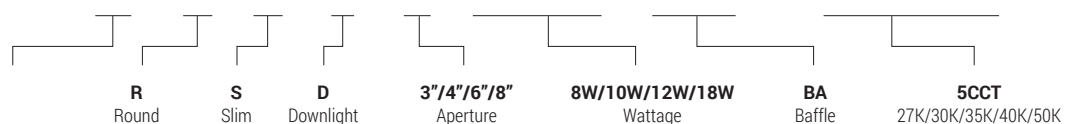

PART NUMBER ORDERING SUMMARY

L R S D 8 18W BA - 5CCT