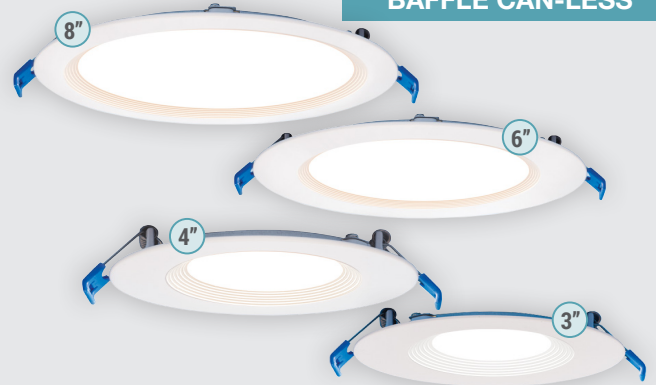

LRSDBA Series

3"/4"/6"/8" Round Baffle Can-less Ultra-Slim Recessed Downlight with 5CCT Selector

Project Name:	Order Number:	Prepare by:	Note:	Date:	Type:

BAFFLE CAN-LESS

The **LRSDBA Series** Ultra-Slim LED Downlights are the perfect lighting solution for both residential and commercial. The ultra-slim can-less design allow you to install them in where a recessed can won't fit, no can housing is needed. The quick wiring connectors are coming with the junction box, making the wiring easier-simple place the cable to the connectors to complete the wiring, no wiring nuts and electrical tap needed for the installation. Our downlight provides perfect light performance, showing the true colors of objects and surroundings. You also get all other benefits of LED technology, including longer life to lower maintenance cost, less heat for better energy saving in summer.

Perfect use for residential housings, condominiums, the healthcare facility, shopping centers and hospitality industry.