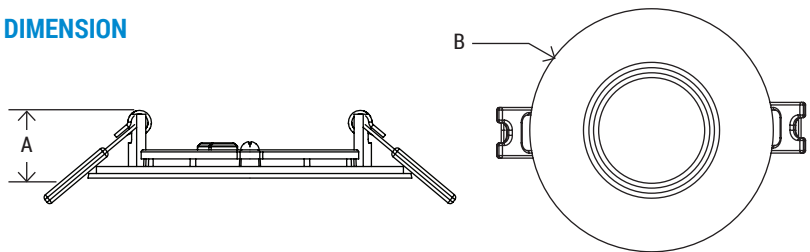

LRSDBA Series

3"/4"/6"/8" Round Baffle Can-less Ultra-Slim Recessed Downlight with 5CCT Selector

Project Name:	Order Number:	Prepare by:	Note:	Date:	Type:

BAFFLE CAN-LESS

The **LRSDBA Series** Ultra-Slim LED Downlights are the perfect lighting solution for both residential and commercial. The ultra-slim can-less design allow you to install them in where a recessed can won't fit, no can housing is needed. The quick wiring connectors are coming with the junction box, making the wiring easier-simple place the cable to the connectors to complete the wiring, no wiring nuts and electrical tap needed for the installation. Our downlight provides perfect light performance, showing the true colors of objects and surroundings. You also get all other benefits of LED technology, including longer life to lower maintenance cost, less heat for better energy saving in summer.

Perfect use for residential housings, condominiums, the healthcare facility, shopping centers and hospitality industry.

Select color temperature from

- 2700K **WARM WHITE**
- 3000K **SOFT WHITE**
- 3500K **NATURAL WHITE**
- 4000K **COOL WHITE**
- 5000K **DAYLIGHT**

DIMENSION

MODEL#	MRSD3-BA	MRSD4-BA	MRSD6-BA	MRSD8-BA
A	1.25"	1.25"	1.25"	1.25"
B	3.4"	4.7"	6.7"	8.6"

Energy Star® and ETL certified. It can be used to comply with Title-24 and JA8 high efficacy light source requirements.

TECHNICAL SUMMARY

MODEL #	LUMENS	WATTS	EFFICACY	CRI	VOLTAGE	BEAM °	CCT	PF	LIFE	OPERATING TEMP.
LRSD038WBA-5CCT	500	8W	62.5 lm/W	90	120V, 60 Hz	95°	2700K/ 3000K/ 3500K/ 4000K/ 5000K	>0.9	50,000 hrs	-5°F ~ 104°F
LRSD410WBA-5CCT	650	10W	65 lm/W							
LRSD612WBA-5CCT	900	12W	75 lm/W							
LRSD818WBA-5CCT	1500	18W	83 lm/W							

PART NUMBER ORDERING SUMMARY

L R S D 8 18W BA - 5CCT