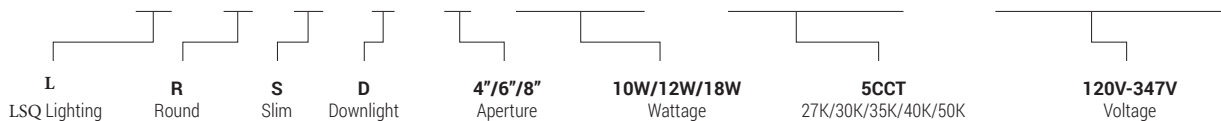

PART NUMBER ORDERING SUMMARY

L R S D 6 12W - 5CCT - 120347