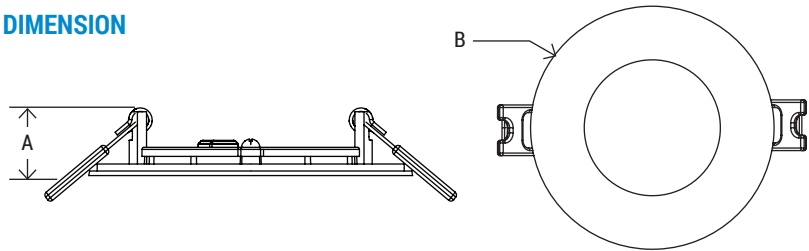

LRSD-120347 Series

4"/6"/8"

Round Can-less Ultra-Slim Recessed Downlight with 5CCT Selector

Project Name:	Order Number:	Prepare by:	Note:	Date:	Type:

CAN-LESS

The **LRSD Series** Ultra-Slim LED Downlights are the perfect lighting solution for both residential and commercial. The ultra-slim can-less design allow you to install them in where a recessed can won't fit, no can housing is needed. The quick wiring connectors are coming with the junction box, making the wiring easier-simple place the cable to the connectors to complete the wiring, no wiring nuts and electrical tap needed for the installation. Our downlight provides perfect light performance, showing the true colors of objects and surroundings. You also get all other benefits of LED technology, including longer life to lower maintenance cost, less heat for better energy saving in summer.

Perfect use for residential housings, condominiums, the healthcare facility, shopping centers and hospitality industry.

1. Select color temperature from
2. 2700K **WARM WHITE**
   - 3000K **SOFT WHITE**
   - 3500K **NATURAL WHITE**
   - 4000K **COOL WHITE**
   - 5000K **DAYLIGHT**

DIMENSION

MODEL#	LRSD3	LRSD4	LRSD6	LRSD8
A	1.05"	1.05"	1.05"	1.05"
B	3.4"	4.7"	6.7"	8.6"

Energy Star® and ETL certified. It can be used to comply with Title-24 and JA8 high efficacy light source requirements.

TECHNICAL SUMMARY

MODEL #	LUMENS	WATTS	EFFICACY	CRI	VOLTAGE	BEAM °	CCT	PF	LIFE	OPERATING TEMP.
LRSD410W-5CCT-120347	650	10W	65 lm/W	90	120V-347V, 60 Hz	95°	2700K/ 3000K/ 3500K/ 4000K/ 5000K	>0.9	50,000 hrs	-5°F ~ 104°F
LRSD612W-5CCT-120347	900	12W	75 lm/W							
LRSD818W-5CCT-120347	1500	18W	83 lm/W							

PART NUMBER ORDERING SUMMARY

L R S D 6 12W - 5CCT - 120347