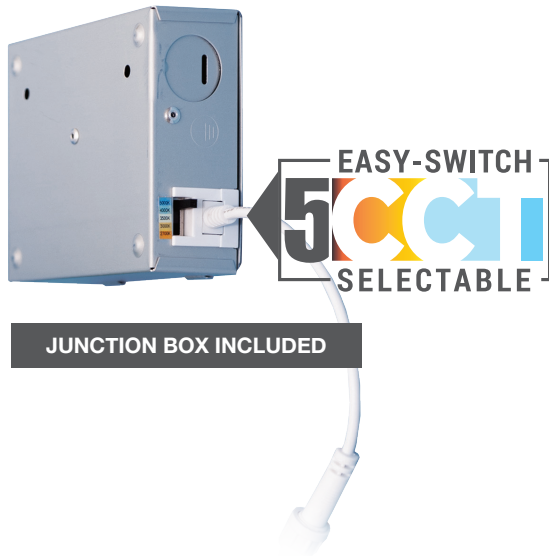

LRSDBA-120V Series

3"/4"/6"/8"

Round Baffle Can-less Ultra-Slim Recessed Downlight with 5CCT Selector

Project Name:	Order Number:	Prepare by:	Note:	Date:	Type:

CONSTRUCTION

Unit includes spinning metal housing, LED array, heat sink, lens, and foam gasket with baffle white ring.

OPTICS

- High quality PC lens
- Efficiency LED array
- Diffuse for uniform illumination

DRIVER

- High efficiency integral 120V 60Hz constant current dimmable driver.
- Smooth flicker free deep dimming to 10%

MOUNTING

- Can-less design, no can housing needed for the installation
- Pre-installed torsion spring clips
- Junction box included
- Quick wiring, no wiring nuts and electrical tap needed for the installation

LISTING

ETL Listed, Energy Star Listed, Suitable for Wet Locations, Title 24 JA8-2022, RoHS, Air-Tite Certified

WARRANTY

5 years manufacturer warranty, consult factory for more details. Terms and conditions may apply.

RECOMMENDED DIMMERS

LUTRON

- TGCL-153PH-WH
- DVCL-153PR
- P-PKG1W-WH-R
- CTCL-153PDH-WH

LEVITON

- R00-RNL06-TW
- R50-IPL06-10M

COMPATIBLE PRODUCTS (SOLD SEPARATELY)

LRSDMP-346

Mounting plate for 3"/4"/6" can-less downlight

LRSDMP-468

Mounting plate for 4"/6"/8" can-less downlight

L3FTCABLE

L10FTCABLE 3ft/
10ft Extension cord for
can-less downlight