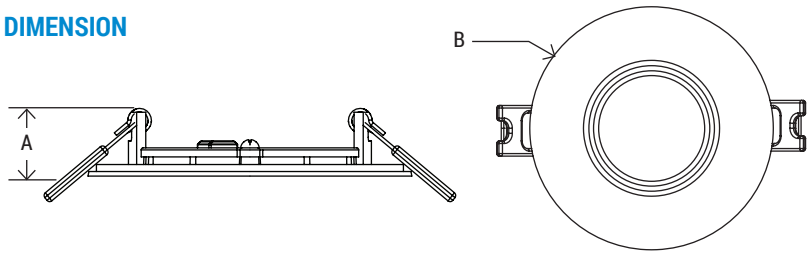

LRSDBA-120V Series

3"/4"/6"/8" Round Baffle Can-less Ultra-Slim Recessed Downlight with 5CCT Selector

Project Name:	Order Number:	Prepare by:	Note:	Date:	Type:

BAFFLE CAN-LESS

The **LRSDBA Series** Ultra-Slim LED Downlights are the perfect lighting solution for both residential and commercial. The ultra-slim can-less design allow you to install them in where a recessed can won't fit, no can housing is needed. The quick wiring connectors are coming with the junction box, making the wiring easier-simple place the cable to the connectors to complete the wiring, no wiring nuts and electrical tap needed for the installation. Our downlight provides perfect light performance, showing the true colors of objects and surroundings. You also get all other benefits of LED technology, including longer life to lower maintenance cost, less heat for better energy saving in summer.

DIMENSION

MODEL#	MRSD3-BA	MRSD4-BA	MRSD6-BA	MRSD8-BA
A	1.25"	1.25"	1.25"	1.25"
B	3.4"	4.7"	6.7"	8.6"

Energy Star® and ETL certified. It can be used to comply with Title-24 and JA8 high efficacy light source requirements.