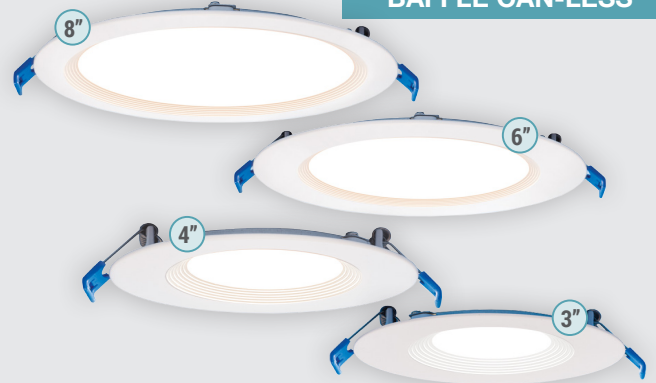

LRSDBA-120V Series

3"/4"/6"/8" Round Baffle Can-less Ultra-Slim Recessed Downlight with 5CCT Selector

Project Name:	Order Number:	Prepare by:	Note:	Date:	Type:

BAFFLE CAN-LESS

The **LRSDBA Series** Ultra-Slim LED Downlights are the perfect lighting solution for both residential and commercial. The ultra-slim can-less design allow you to install them in where a recessed can won't fit, no can housing is needed. The quick wiring connectors are coming with the junction box, making the wiring easier-simple place the cable to the connectors to complete the wiring, no wiring nuts and electrical tap needed for the installation. Our downlight provides perfect light performance, showing the true colors of objects and surroundings. You also get all other benefits of LED technology, including longer life to lower maintenance cost, less heat for better energy saving in summer.

Perfect use for residential housings, condominiums, the healthcare facility, shopping centers and hospitality industry.