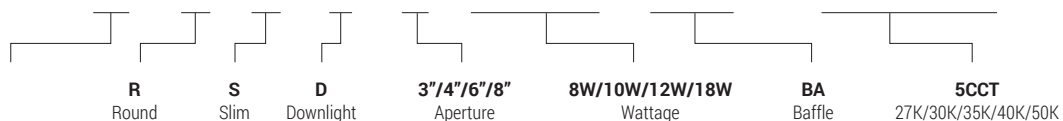

PART NUMBER ORDERING SUMMARY

L R S D 6 12W BA - 5CCT