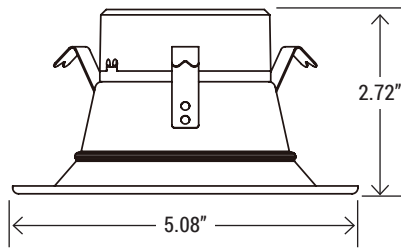

LRD410SM-5CCT

4" Smooth Round LED Retrofit Recessed Downlight with 5CCT Selector

Project Name:	Order Number:	Prepare by:	Note:	Date:	Type:

SMOOTH FINISH

The **LRD410SM** downlight retrofit kit is designed to upgrade your existing 4 inch downlight easily. It can be fitted in a standard recessed can housing without any modification. With the 5 selectable color temperature technology you can choose your most favorite environment color temperature without changing the lamp. Our downlight provides perfect light performance, showing the true colors of objects and surroundings. You also get all other benefits of LED technology, including longer life to lower maintenance cost, less heat for better energy saving in summer.

DIMENSION

Fits most 4" recessed housings

E26 Adapter included

Energy Star® and ETL certified. It can be used to comply with Title-24 and JA8 high efficacy light source requirements.

TECHNICAL SUMMARY

LUMENS	WATTS	EFFICACY	CRI	VOLTAGE	BEAM °	CCT	PF	LIFE	OPERATING TEMP.
750	10W	75 lm/W	90	120V, 60 Hz	95°	2700K/3000K/ 3500K/ 4000K/5000K	>0.9	50,000 hrs	-5°F ~ 104°F

PART NUMBER ORDERING SUMMARY

LRD410SM-5CCT

4" Smooth Round LED Retrofit Recessed Downlight with 5CCT Selector

Project Name:	Order Number:	Prepare by:	Note:	Date:	Type:

CONSTRUCTION

Unit includes spinning metal housing, LED array, heat sink, lens, foam gasket and smooth trim ring.