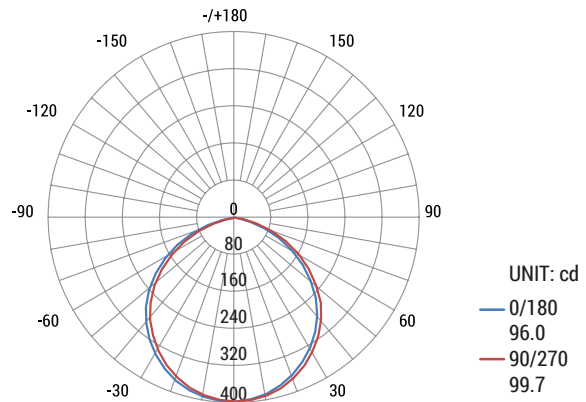

PHOTOMETRY

AVERAGE BEAM ANGLE (50%) : 99.7 DEG

COMPATIBLE PRODUCTS (SOLD SEPARATELY)

L-408-SH
4" New Construction Housing

L-408-SH-RM
4" Remodel Construction Housing