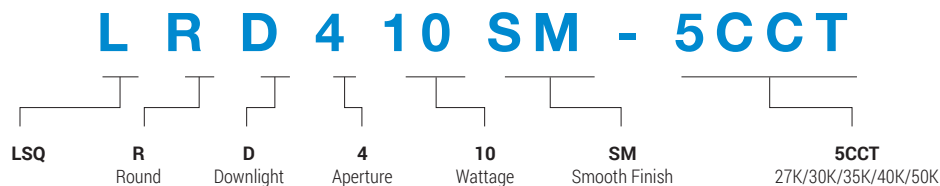

LRD410SM-5CCT

4" Smooth Round LED Retrofit Recessed Downlight with 5CCT Selector

Project Name:	Order Number:	Prepare by:	Note:	Date:	Type:

SMOOTH FINISH

The **LRD410SM** downlight retrofit kit is designed to upgrade your existing 4 inch downlight easily. It can be fitted in a standard recessed can housing without any modification. With the 5 selectable color temperature technology you can choose your most favorite environment color temperature without changing the lamp. Our downlight provides perfect light performance, showing the true colors of objects and surroundings. You also get all other benefits of LED technology, including longer life to lower maintenance cost, less heat for better energy saving in summer.

DIMENSION

Fits most 4" recessed housings

E26 Adapter included

Energy Star® and ETL certified. It can be used to comply with Title-24 and JA8 high efficacy light source requirements.

TECHNICAL SUMMARY

LUMENS	WATTS	EFFICACY	CRI	VOLTAGE	BEAM °	CCT	PF	LIFE	OPERATING TEMP.
750	10W	75 lm/W	90	120V, 60 Hz	95°	2700K/3000K/ 3500K/ 4000K/5000K	>0.9	50,000 hrs	-5°F ~ 104°F

PART NUMBER ORDERING SUMMARY

LRD410SM-5CCT

4" Smooth Round LED Retrofit Recessed Downlight with 5CCT Selector

Project Name:	Order Number:	Prepare by:	Note:	Date:	Type:

CONSTRUCTION

Unit includes spinning metal housing, LED array, heat sink, lens, foam gasket and smooth trim ring.