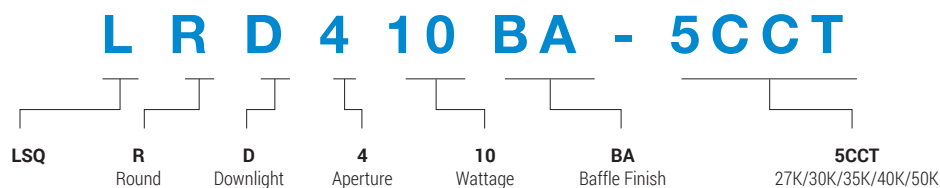

PART NUMBER ORDERING SUMMARY