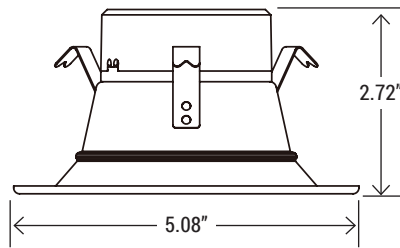

LRD410BA-5CCT

4" Baffle Round LED Retrofit Recessed Downlight with 5CCT Selector

Project Name:	Order Number:	Prepare by:	Note:	Date:	Type:

BAFFLE FINISH

The **LRD410BA** downlight retrofit kit is designed to upgrade your existing 4 inch downlight easily. It can be fitted in a standard recessed can housing without any modification. With the 5 selectable color temperature technology you can choose your most favorite environment color temperature without changing the lamp. Our downlight provides perfect light performance, showing the true colors of objects and surroundings. You also get all other benefits of LED technology, including longer life to lower maintenance cost, less heat for better energy saving in summer.

Perfect use for residential housings, condominiums, the healthcare facility, shopping centers and hospitality industry.

1. Select color temperature from
2. 2700K **WARM WHITE**
   - 3000K **SOFT WHITE**
   - 3500K **NATURAL WHITE**
   - 4000K **COOL WHITE**
   - 5000K **DAYLIGHT**

DIMENSION

Fits most 4" recessed housings

Energy Star® and ETL certified. It can be used to comply with Title-24 and JA8 high efficacy light source requirements.

TECHNICAL SUMMARY

LUMENS	WATTS	EFFICACY	CRI	VOLTAGE	BEAM °	CCT	PF	LIFE	OPERATING TEMP.
750	10W	75 lm/W	90	120V, 60 Hz	95°	2700K/3000K/ 3500K/ 4000K/5000K	>0.9	50,000 hrs	-5°F ~ 104°F

PART NUMBER ORDERING SUMMARY