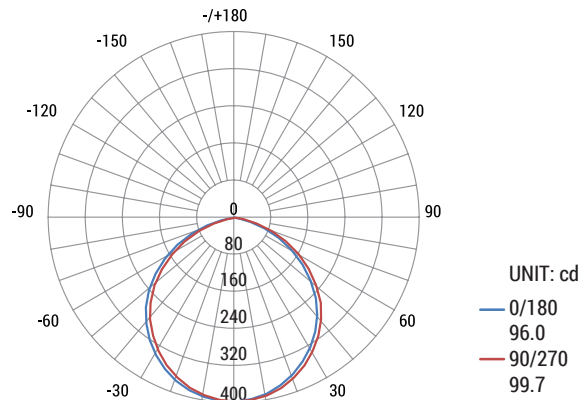

PHOTOMETRY

AVERAGE BEAM ANGLE (50%) : 99.7 DEG

COMPATIBLE PRODUCTS (SOLD SEPARATELY)

L-408-SH
4" New Construction Housing

L-408-SH-RM
4" Remodel Construction Housing