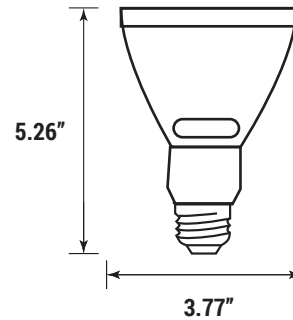

DIMENSION

TECHNICAL SUMMARY

| LUMENS | WATTS | EFFICACY | CRI | VOLTAGE | BEAM ° | CCT | PF | LIFE | OPERATING TEMP. |
|--------|-------|----------|-----|---------|--------|------|------|------------|-----------------|
| 750 | 10W | 75 lm/W | 80 | 120V | - | RGBW | >0.9 | 15,000 hrs | -05°F ~ 104°F |