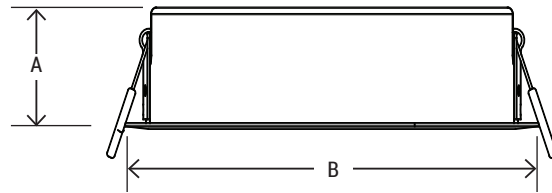

LGD-TNW Series

4"/6" Swivel Gimbal Can-less Recessed Downlight with 5CCT Selector

Project Name:	Order Number:	Prepare by:	Note:	Date:	Type:

SWIVEL GIMBAL CAN-LESS

The **LGD-TNW Series** Swivel Canless downlight is integrated all-in-one recessed lights are the homeowners dream; perfect for value added lighting upgrades to enhance the look of your interior with the highest quality LEDs. With a low profile junction box and push and click quick connects, these lights are very easy to use. The fixture sits flush in the ceiling without a decorative trim allowing you to create trendy pockets of light while the swivel gimbal lets you highlight certain areas of your room such as artwork, sculptures and more. These recessed down lights are also designed for use in new construction, remodel and retrofit installation without needing a housing or j-box.

Perfect use for residential housings, condominiums, the healthcare facility, shopping centers and hospitality industry.

1. Select color temperature from
2. 2700K **WARM WHITE**
   - 3000K **SOFT WHITE**
   - 3500K **NATURAL WHITE**
   - 4000K **COOL WHITE**
   - 5000K **DAYLIGHT**

DIMENSION

MODEL#	MGD049W-TNW-5CCT	MGD612W-TNW-5CCT
A	1.5"	1.5"
B	5"	7.17"

Energy Star® and ETL certified. It can be used to comply with Title-24 and JA8 high efficacy light source requirements.

TECHNICAL SUMMARY

MODEL #	LUMENS	WATTS	EFFICACY	CRI	VOLTAGE	BEAM °	CCT	PF	LIFE	OPERATING TEMP.
LGD049W-TNW-5CCT	540	9W	60 lm/W	90	120V, 60 Hz	60°	2700K/ 3000K/ 3500K/ 4000K/ 5000K	>0.9	50,000 hrs	-5°F ~ 104°F
LGD612W-TNW-5CCT	800	12W	66 lm/W							

PART NUMBER ORDERING SUMMARY