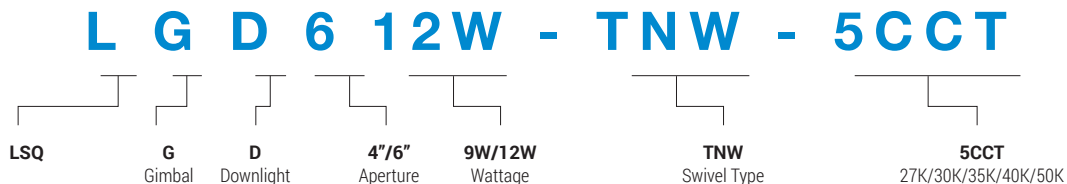

PART NUMBER ORDERING SUMMARY