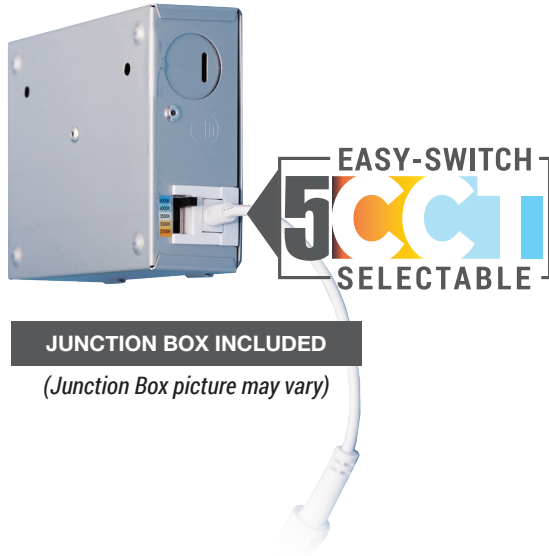

LGD-TNW Series

4"/6" Swivel Gimbal Can-less Recessed Downlight with 5CCT Selector

Project Name:	Order Number:	Prepare by:	Note:	Date:	Type:

CONSTRUCTION

Unit includes spinning metal housing, LED array, heat sink, lens, and foam gasket with deep baffle white ring. Tilt up to 20°.

OPTICS

- High quality PC lens
- Efficiency LED array
- Diffuse for uniform illumination

DRIVER

- High efficiency integral 120V 60Hz constant current dimmable driver.
- Smooth flicker free deep dimming to 10%

MOUNTING

- Can-less design, no can housing needed for the installation
- Pre-installed surface mounting bracket adapter
- Junction box included
- Ceiling mount, directly mount on drywall

LISTING

ETL Listed, Energy Star Listed, Suitable for Wet Locations, Title 24 JA8-2022, RoHS, Air-Tite Certified

WARRANTY

5 years manufacturer warranty, consult factory for more details. Terms and conditions may apply.

RECOMMENDED DIMMERS

LUTRON

- TGCL-153PH-WH
- DVCL-153PR
- P-PKG1W-WH-R
- CTCL-153PDH-WH

LEVITON

- R00-RNL06-TW
- R50-IPL06-10M

COMPATIBLE PRODUCTS (SOLD SEPARATELY)

LRSMDP-346

Mounting plate for 3"/4"/6" can-less downlight

LRSMDP-468

Mounting plate for 4"/6"/8" can-less downlight

L3FTCABLE

L10FTCABLE 3ft/
10ft Extension cord for
can-less downlight