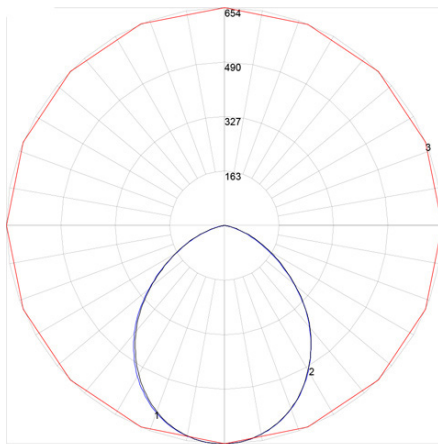

L4CDLA Series

4" Commercial Grade Recessed Downlight with Wattage and 3CCT Selector

Project Name:	Order Number:	Prepare by:	Note:	Date:	Type:

CONSTRUCTION

Unit includes die-cast metal housing, LED array, heat sink, lens, foam gasket, baffle trim ring, safety cable with hook and junction box.

OPTICS

- High quality PC lens
- Efficiency LED array
- Diffuse for uniform illumination
- Baffle trim reduces glare for soft, comfortable illumination

DRIVER

- 120V-277V 60Hz universal input voltage
- 0-10V smooth flicker free dimming to 5%

MOUNTING

- Canless design, no can housing needed for the installation
- Pre-installed torsion spring clips
- Unit comes with wiring nuts, no electrical tap and special tools required for the installation

LISTING

ETL Listed, Energy Star Listed, Suitable for Wet Locations, Title 24 JA8-2022, RoHS, Air-Tite Certified

WARRANTY

5 years manufacturer warranty, consult factory for more details. Terms and conditions may apply.

PHOTOMETRY

RECOMMENDED DIMMERS

LUTRON

- TGCL-153PH-WH
- DVCL-153PR
- P-PKG1W-WH-R
- CTCL-153PDH-WH

LEVITON

- R00-RNL06-TW
- R50-IPL06-10M

COMPATIBLE PRODUCTS (SOLD SEPARATELY)

LRSDMP-346
Mounting plate for 3"/4"/6"
can-less downlight

LRSDMP-468
Mounting plate for 4"/6"/8"
can-less downlight