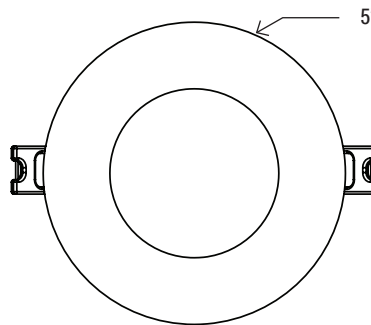

DIMENSION

Energy Star® and ETL certified. It can be used to comply with Title-24 and JA8 high efficacy light source requirements.

TECHNICAL SUMMARY

MODEL #	LUMENS	WATTS	EFFICACY	CRI	VOLTAGE	BEAM °	CCT	PF	LIFE	OPERATING TEMP.
L4CDLA15W-3CCT	846/ 1128/ 1410	9W/ 12W/ 15W	94 lm/W	80	120V- 277V, 60 Hz	110°	3000K/ 4000K/ 5000K	>0.9	50,000 hrs	-5°F ~ 104°F

PART NUMBER ORDERING SUMMARY

L 4 CDLA 15W - 3CCT

L4CDLA Series

4" Commercial Grade Recessed Downlight with Wattage and 3CCT Selector

Project Name:	Order Number:	Prepare by:	Note:	Date:	Type:

CONSTRUCTION

Unit includes die-cast metal housing, LED array, heat sink, lens, foam gasket, baffle trim ring, safety cable with hook and junction box.