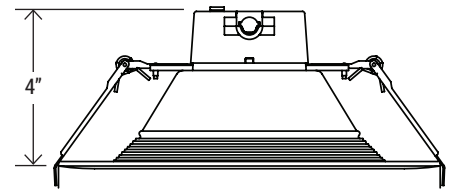

L4CDLA Series

4" Commercial Grade Recessed Downlight with Wattage and 3CCT Selector

Project Name:	Order Number:	Prepare by:	Note:	Date:	Type:

COMMERCIAL DOWNLIGHT

The **L4CDLA15W** downlight fixture is an all-in-one solution for your commercial recessed applications. The color temperature can be switched from 3000K soft white, 4000K cool white to 5000K daylight and the lumen can be adjusted to 3 different levels. Also, the canless design reduce the required of clearance for the installation. The M4CDLA15W downlight is Energy Star® and UL certified.

Perfect use for shopping center, business building, hotel, airport, hospital and other commercial buildings.

1. Select color temperature from
2. 3000K **SOFT WHITE**
   - 4000K **COOL WHITE**
   - 5000K **DAYLIGHT**

DIMENSION

Energy Star® and ETL certified. It can be used to comply with Title-24 and JA8 high efficacy light source requirements.

TECHNICAL SUMMARY

MODEL #	LUMENS	WATTS	EFFICACY	CRI	VOLTAGE	BEAM °	CCT	PF	LIFE	OPERATING TEMP.
L4CDLA15W-3CCT	846/ 1128/ 1410	9W/ 12W/ 15W	94 lm/W	80	120V- 277V, 60 Hz	110°	3000K/ 4000K/ 5000K	>0.9	50,000 hrs	-5°F ~ 104°F

PART NUMBER ORDERING SUMMARY

L 4 CDLA 15W - 3CCT